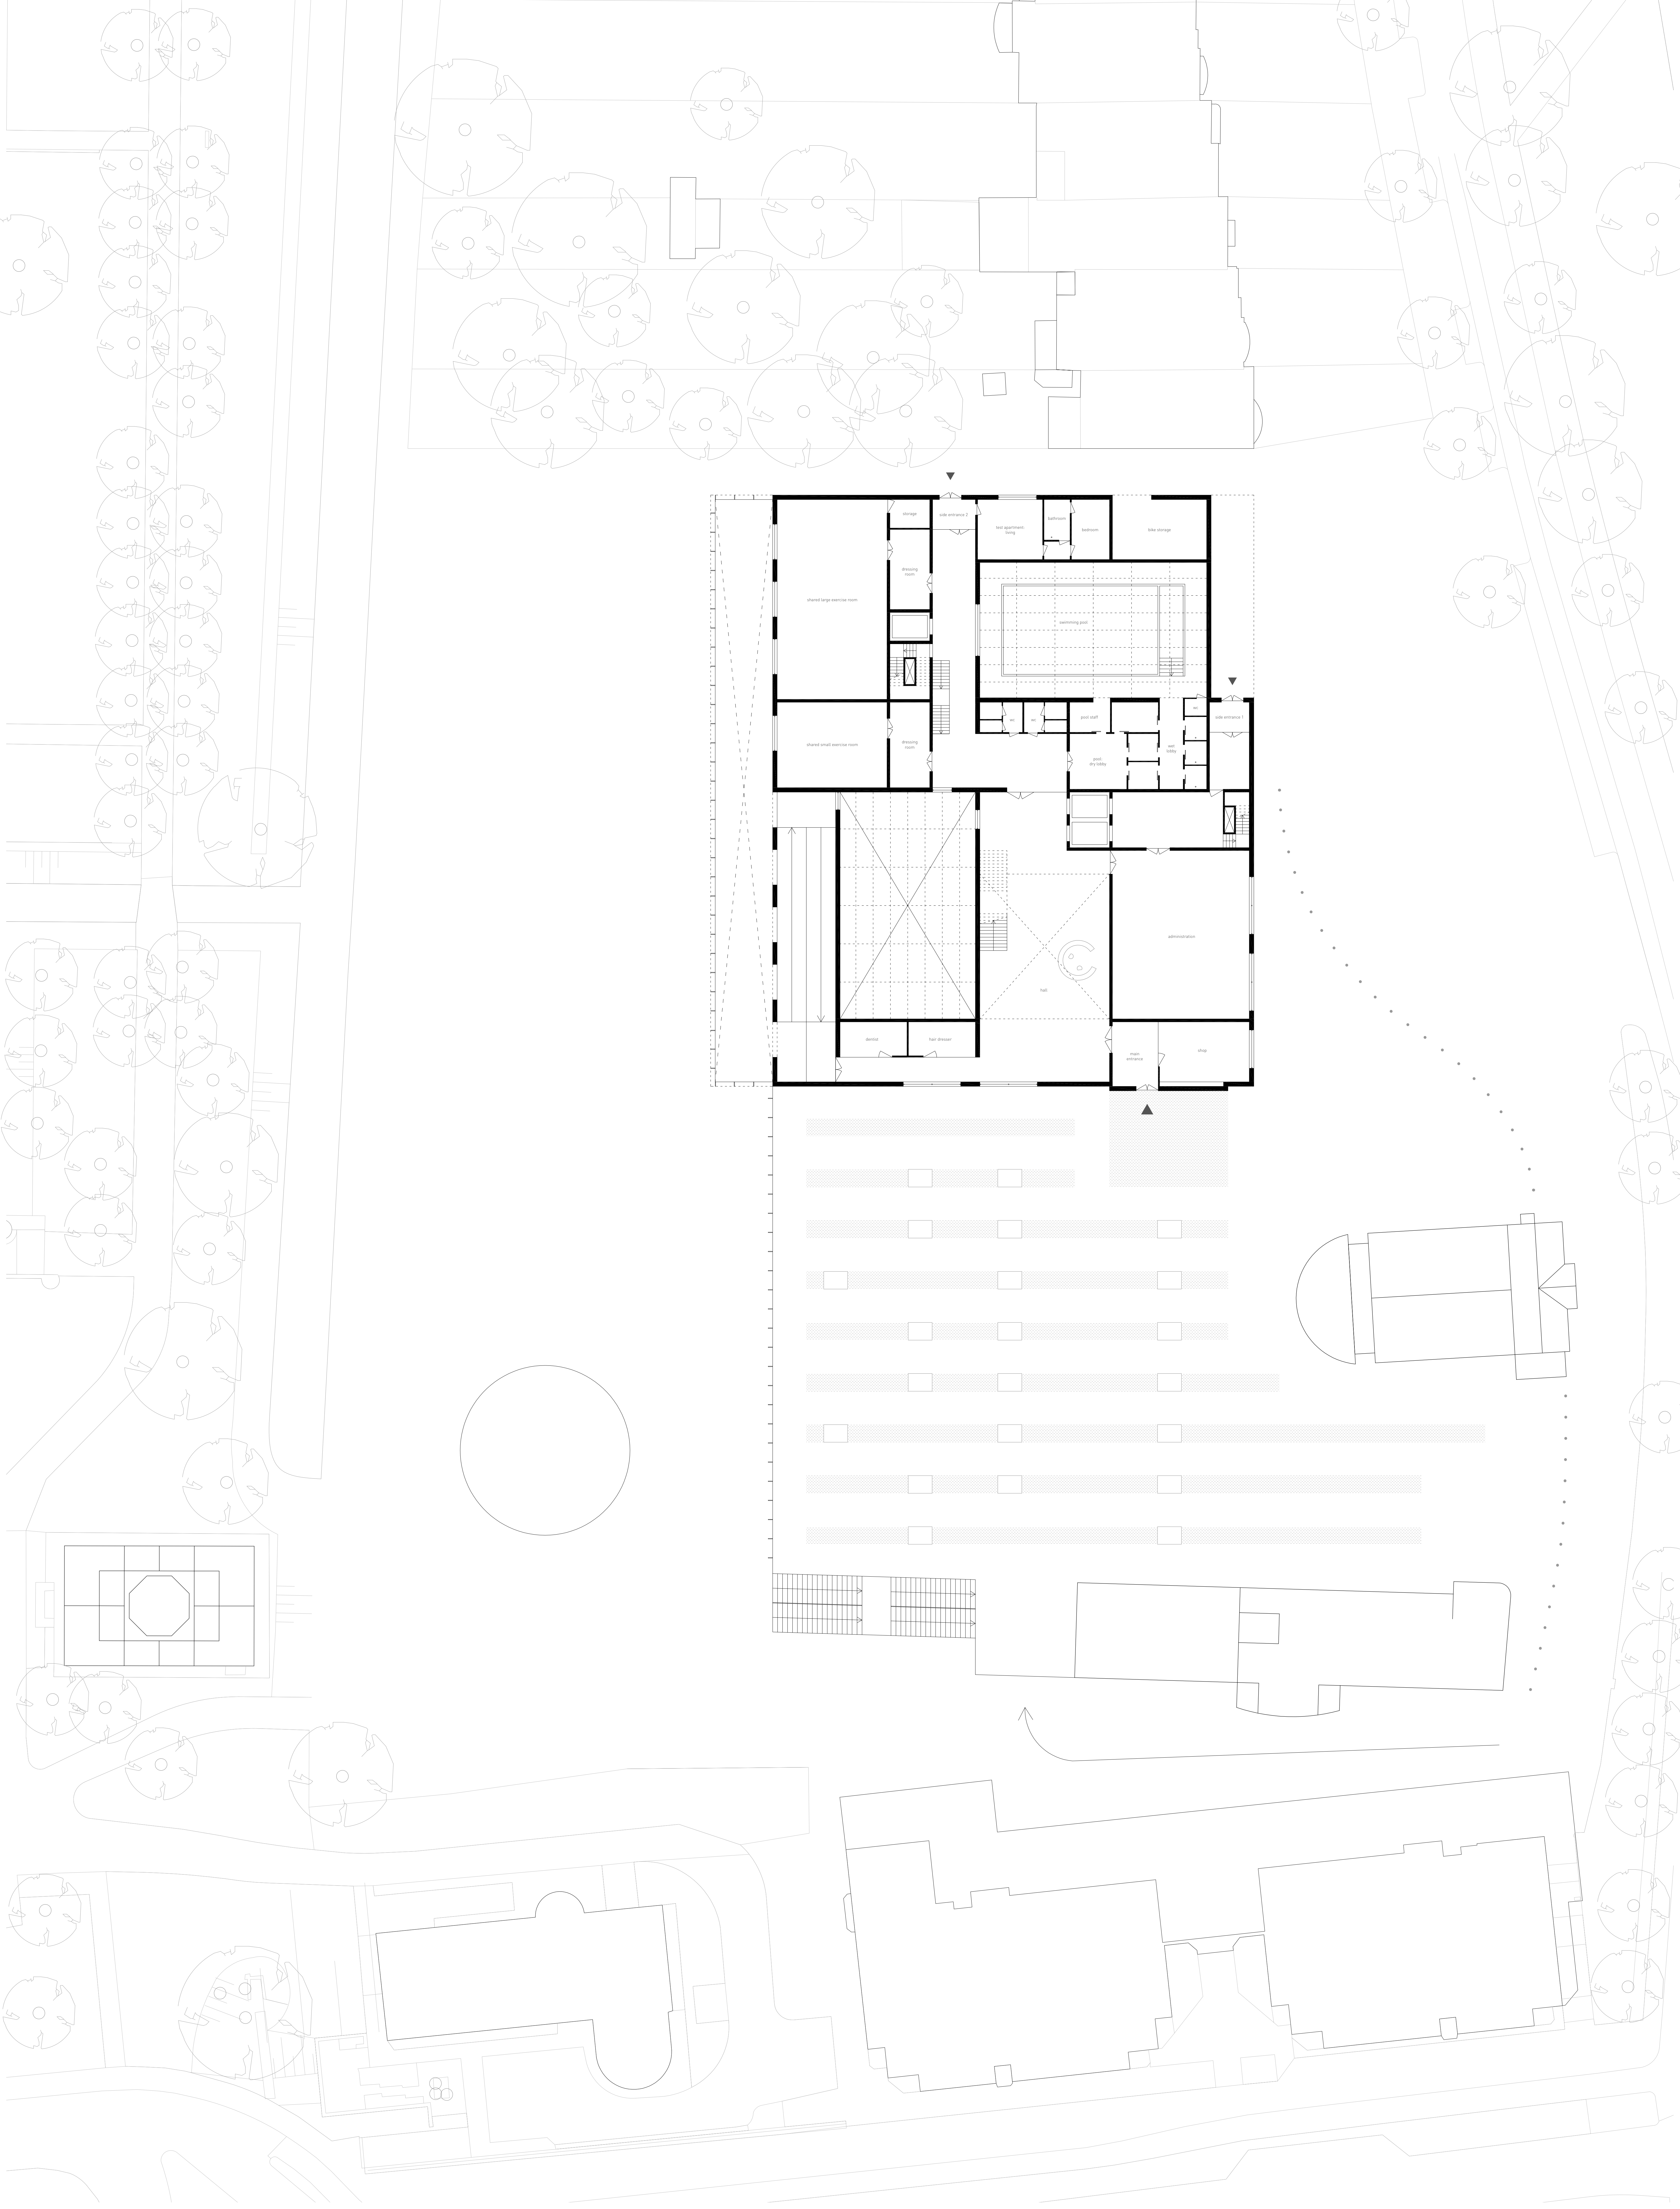

plan at Museumpark level [-1] with outpatient annex  
scale 1/200

plan at Westersingel level (0) with terrace overlooking the Museumpark  
scale 1/200