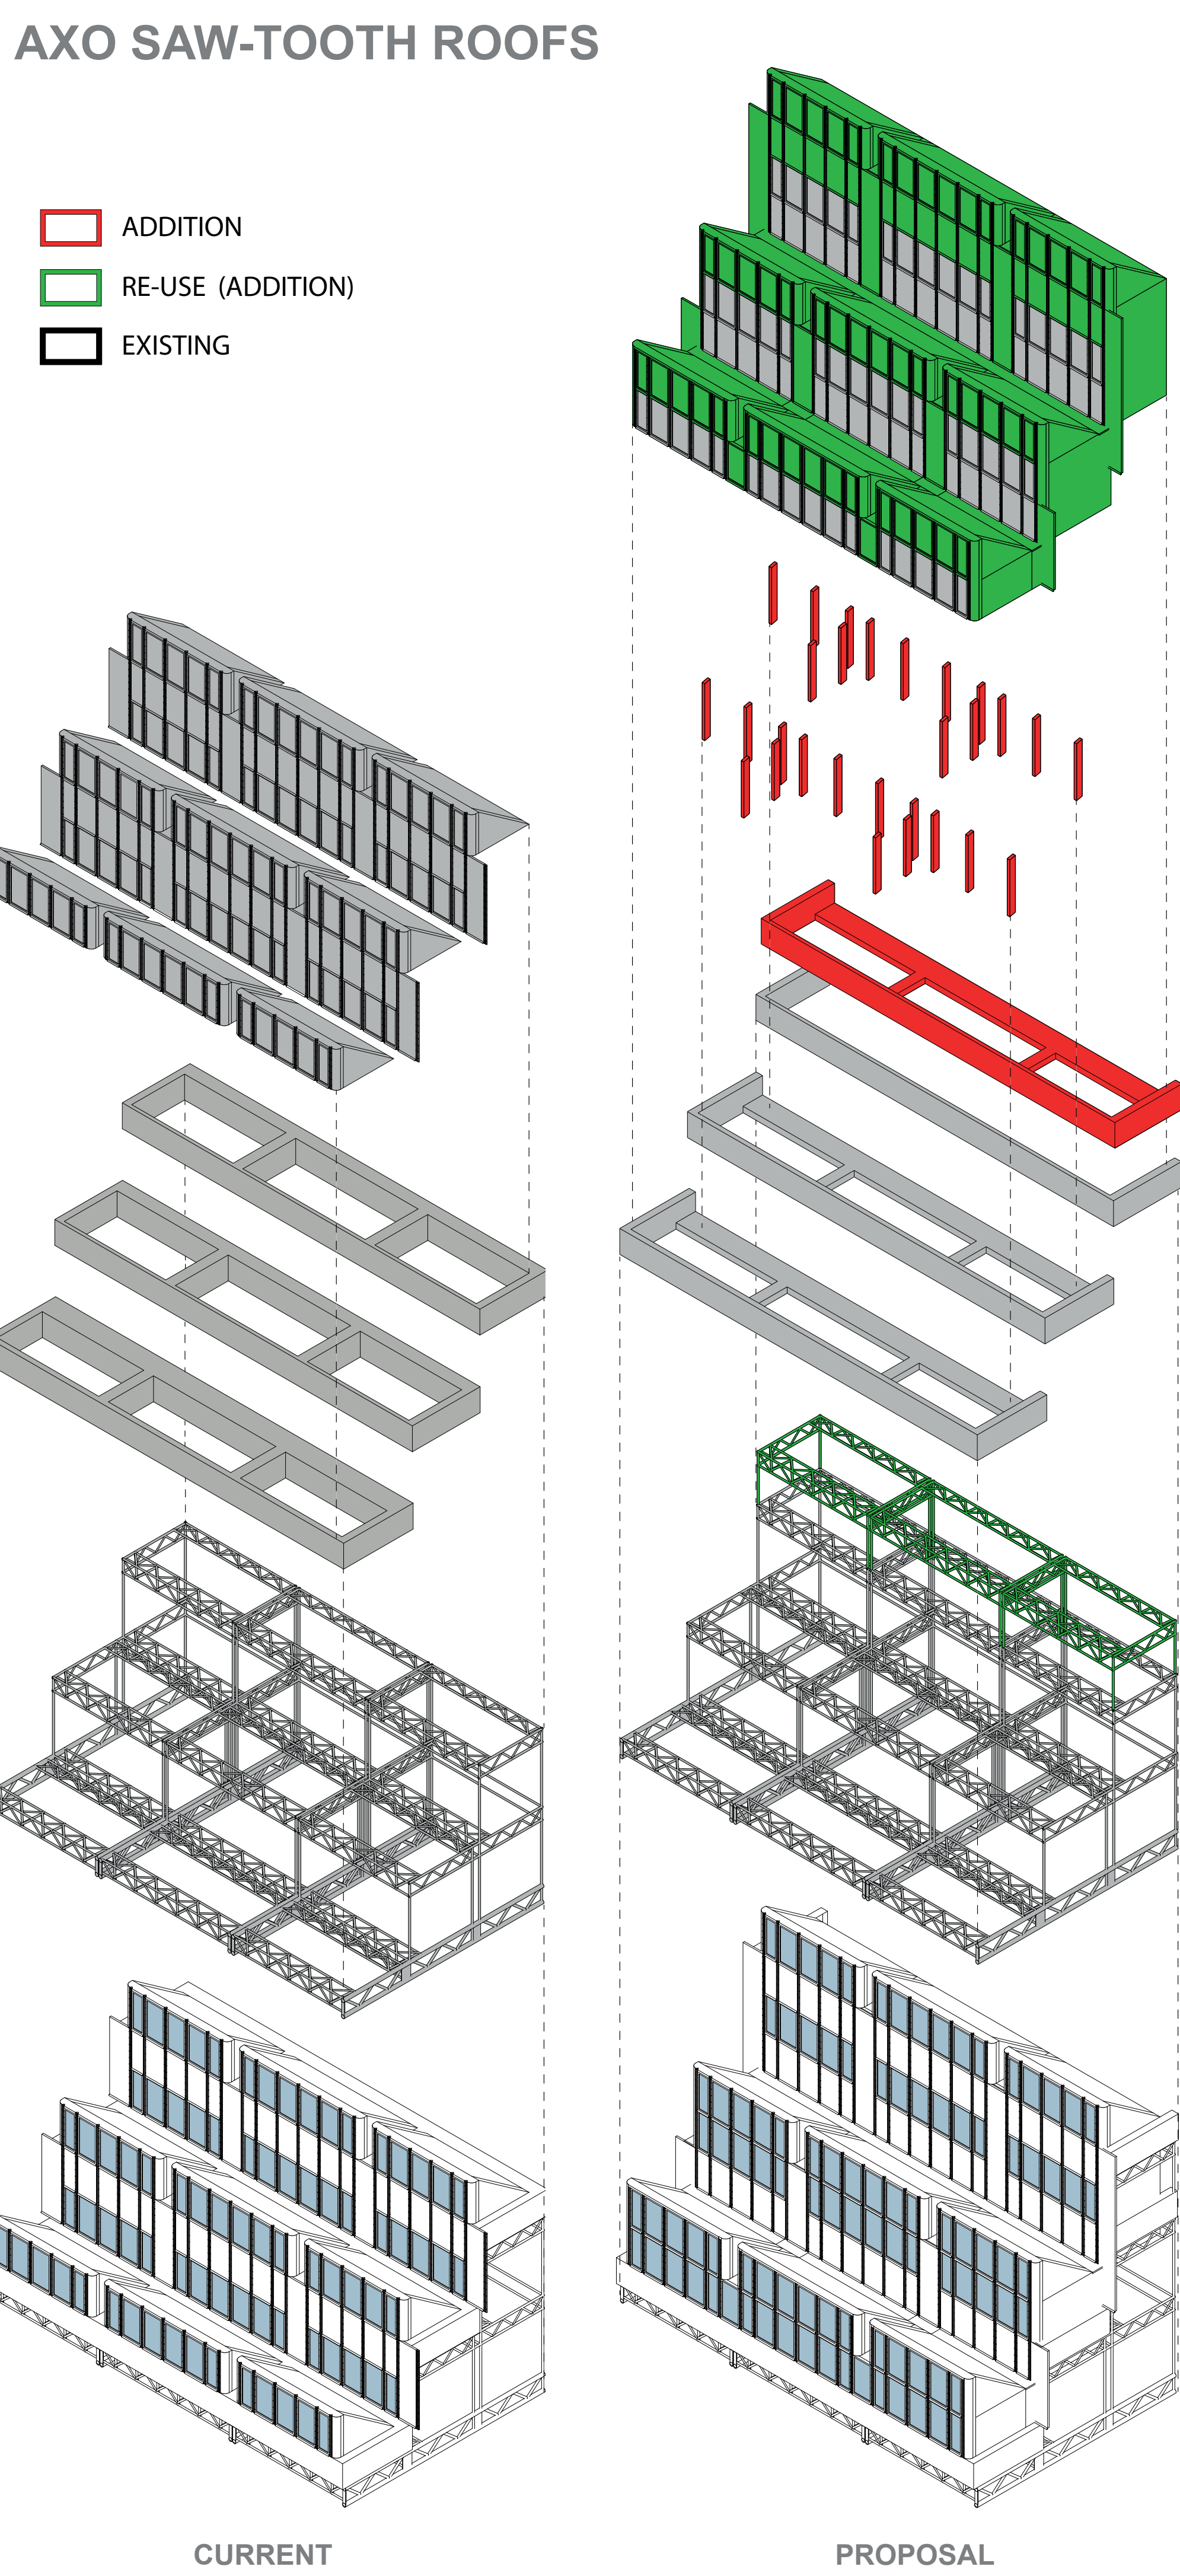

LUMINOUS MINDS

ENHANCING COGNITIVE PERFORMANCE AND KNOWLEDGE ACQUISITION
IN FUTURE LIBRARIES THROUGH THE LIGHTING LANDSCAPE

CONCEPT

STRUCTURE

AXO FLOORPLANS 1:750

SECTIONS

ENHANCING COGNITIVE PERFORMANCE AND KNOWLEDGE ACQUISITION
IN FUTURE LIBRARIES THROUGH THE LIGHTING LANDSCAPE

PERSPECTIVES

ATRIUM PUBLIC INFORMAL MEETING HALL, DAYTIME

ATRIUM PUBLIC INFORMAL MEETING HALL, NIGHTTIME

ATRIUM PUBLIC INFORMAL MEETING HALL EVENT, DAYTIME

READING ROOM KB

MAIN ENTRANCE KB & ENTRANCE HOTEL AND AUDITORIUM

ENTRANCES ROOF GARDEN & CONNECTION WITH URBAN CONTEXT

MEETING ROOM

COMPUTER ROOM