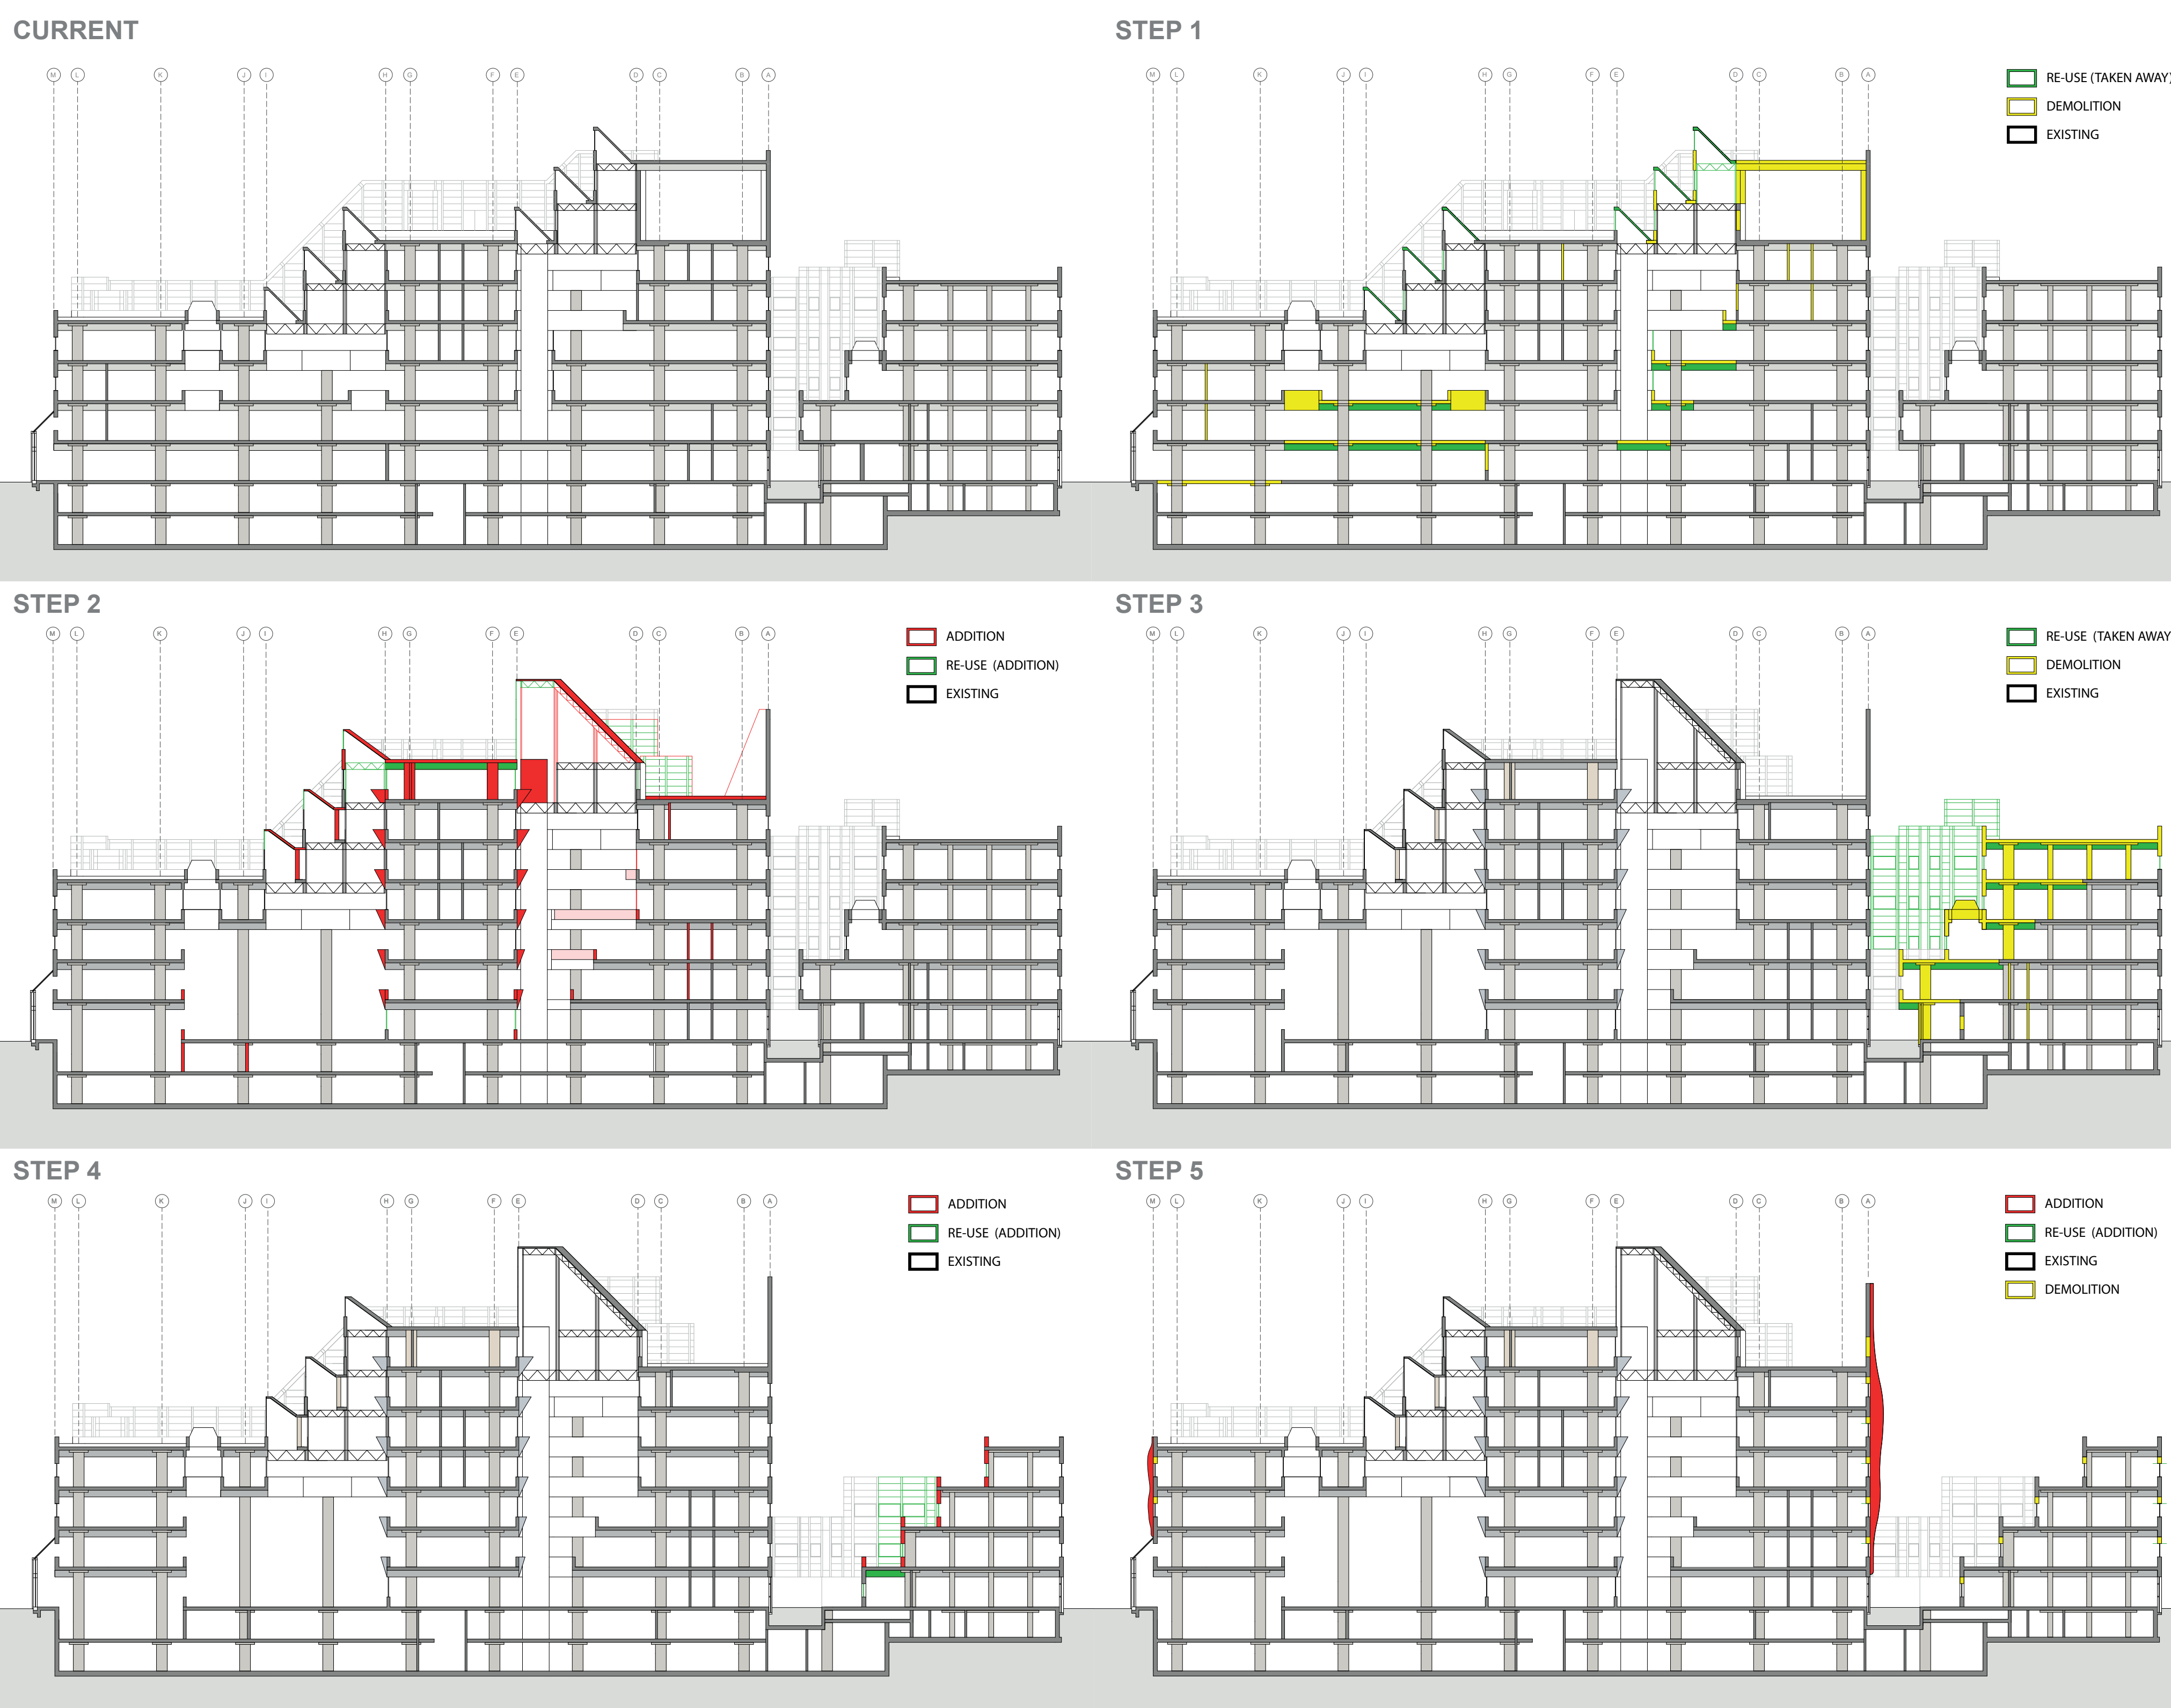

LUMINOUS MINDS

ENHANCING COGNITIVE PERFORMANCE AND KNOWLEDGE ACQUISITION
IN FUTURE LIBRARIES THROUGH THE LIGHTING LANDSCAPE

CONCEPT

STRUCTURE

AXO FLOORPLANS 1:750

SECTIONS

ENHANCING COGNITIVE PERFORMANCE AND KNOWLEDGE ACQUISITION
IN FUTURE LIBRARIES THROUGH THE LIGHTING LANDSCAPE

PERSPECTIVES

ATRIUM PUBLIC INFORMAL MEETING HALL, DAYTIME

ATRIUM PUBLIC INFORMAL MEETING HALL, NIGHTTIME

ATRIUM PUBLIC INFORMAL MEETING HALL EVENT, DAYTIME

READING ROOM KB

MAIN ENTRANCE KB & ENTRANCE HOTEL AND AUDITORIUM

ENTRANCES ROOF GARDEN & CONNECTION WITH URBAN CONTEXT

MEETING ROOM

COMPUTER ROOM