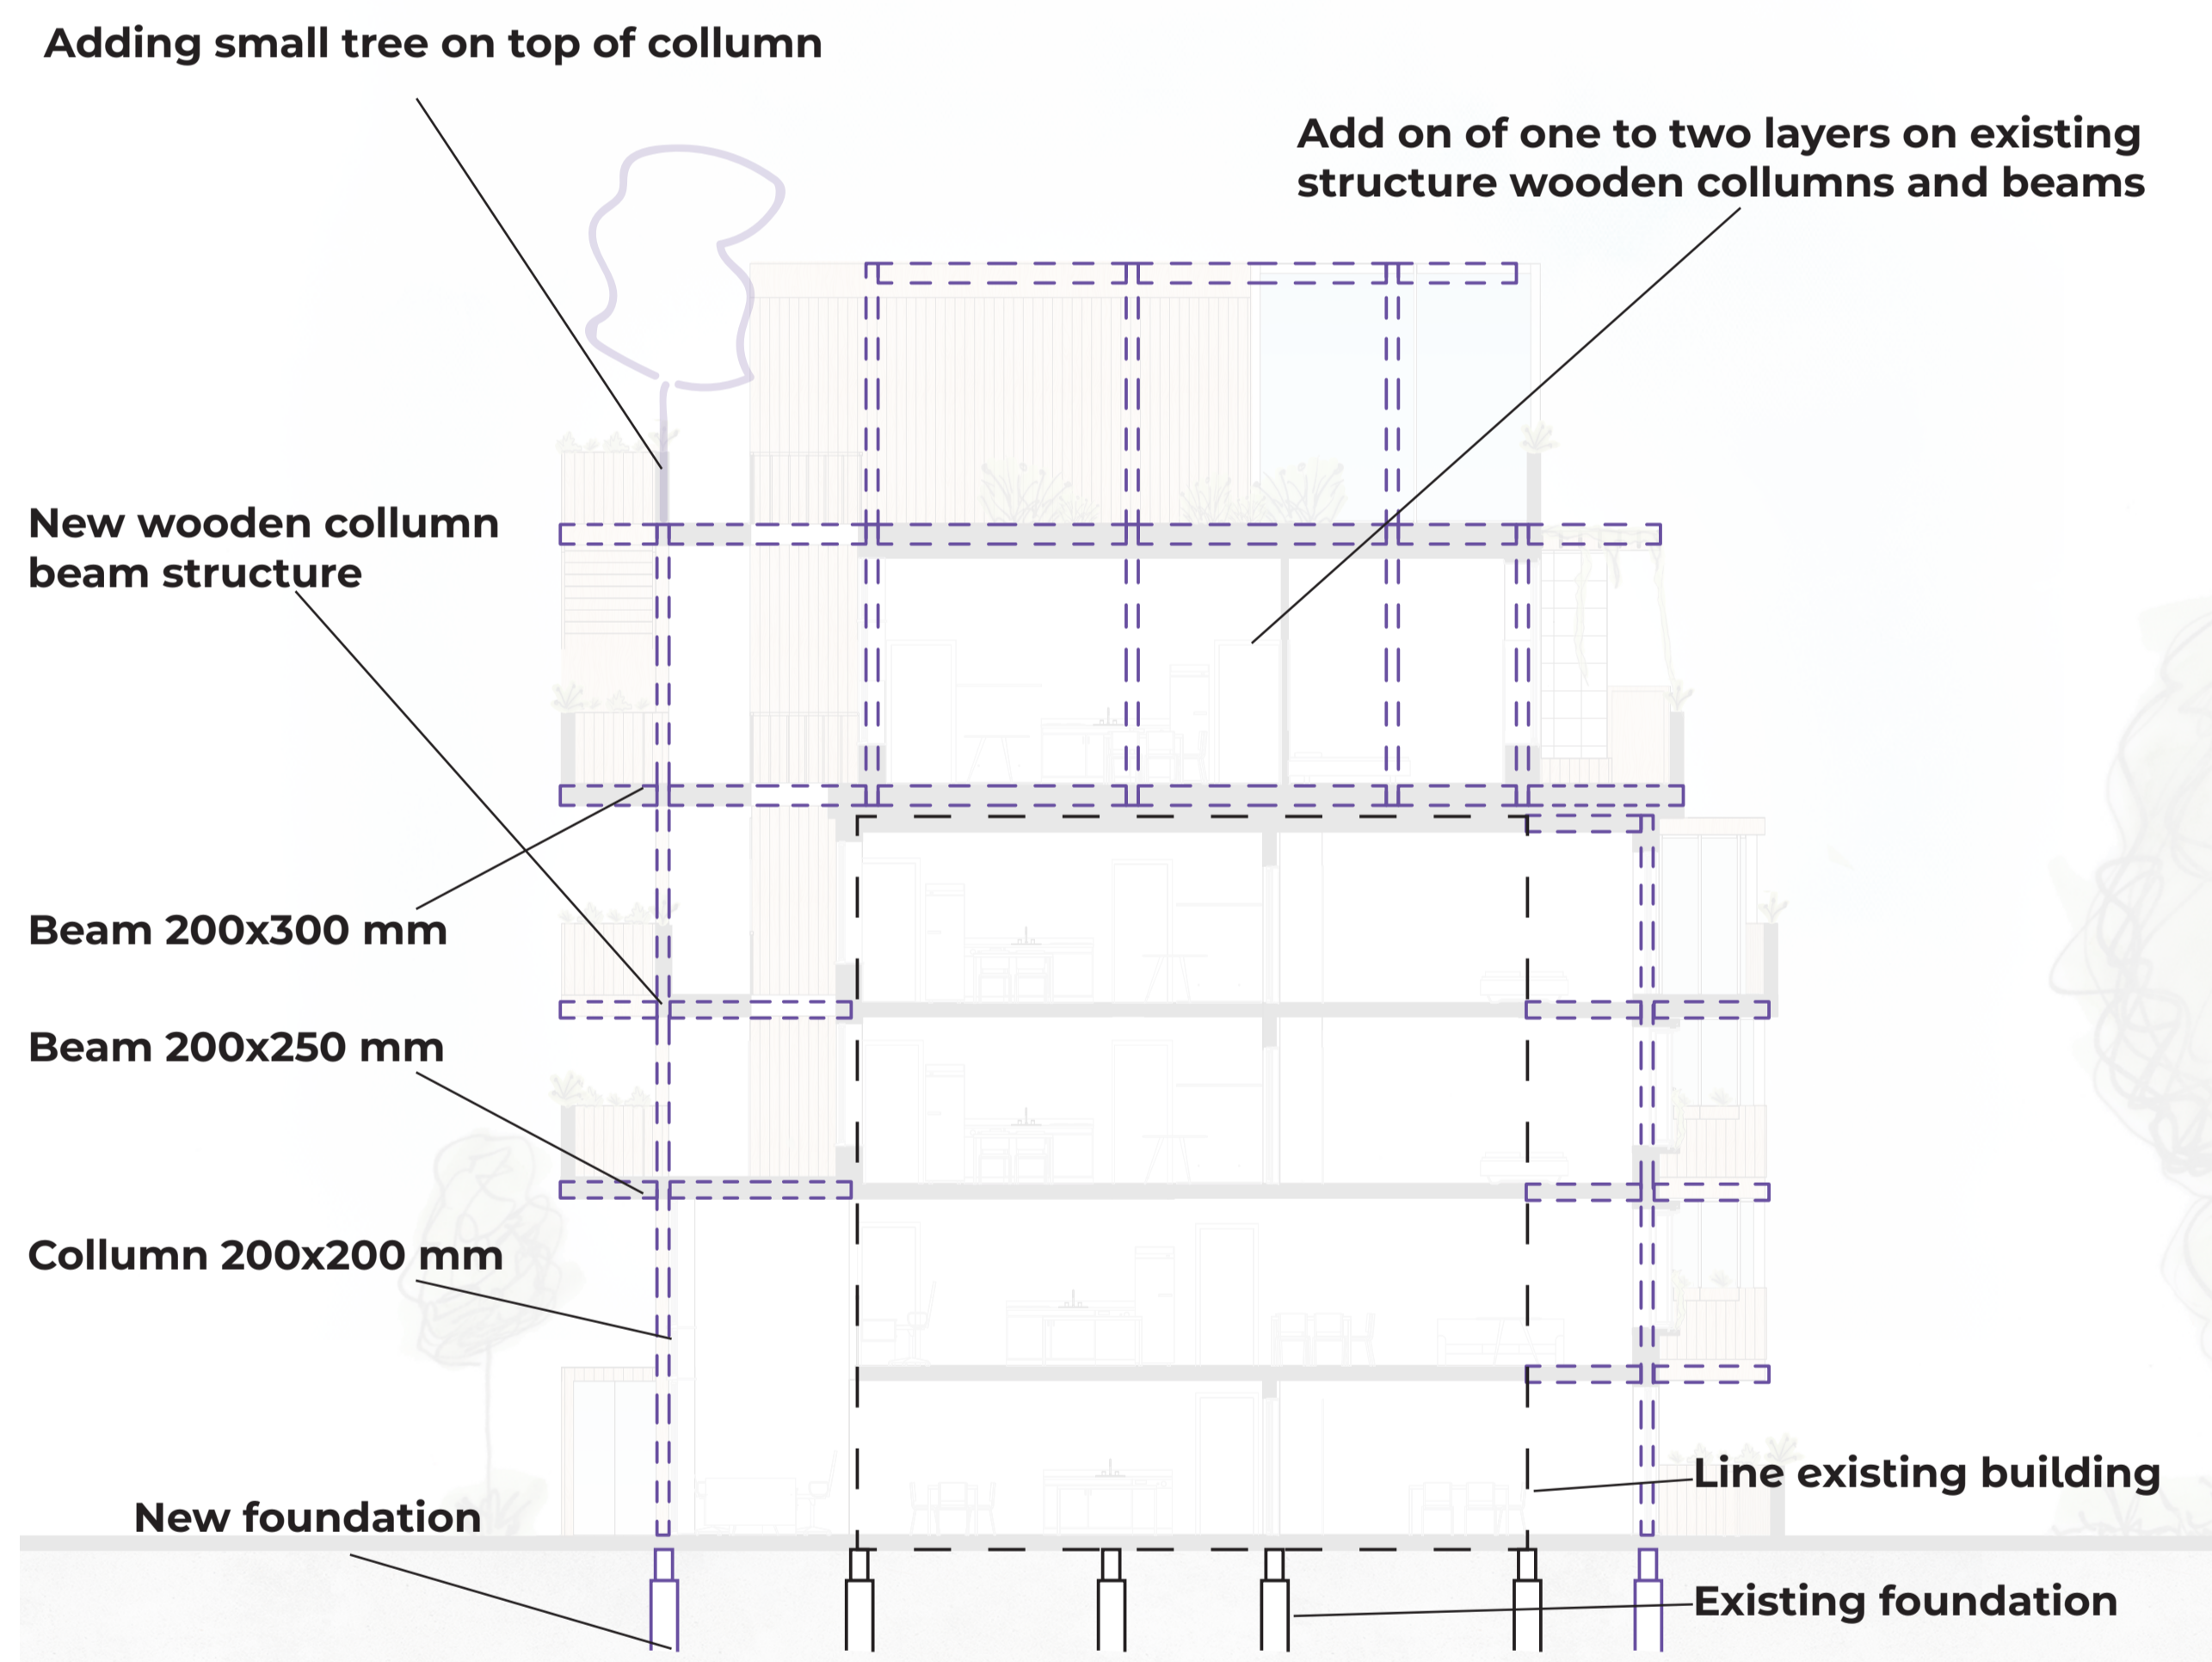

Neighbourhood garden

Rooftop garden

# Impressions

First-third floor

Ground floor

0 2 4 6 8 10m

# Construction floorplan 1:200 gallery and expansion

Summer section

Winter section

Ecology section

# Climate and ecology sections 1:200

0 2 4 6 8 10m