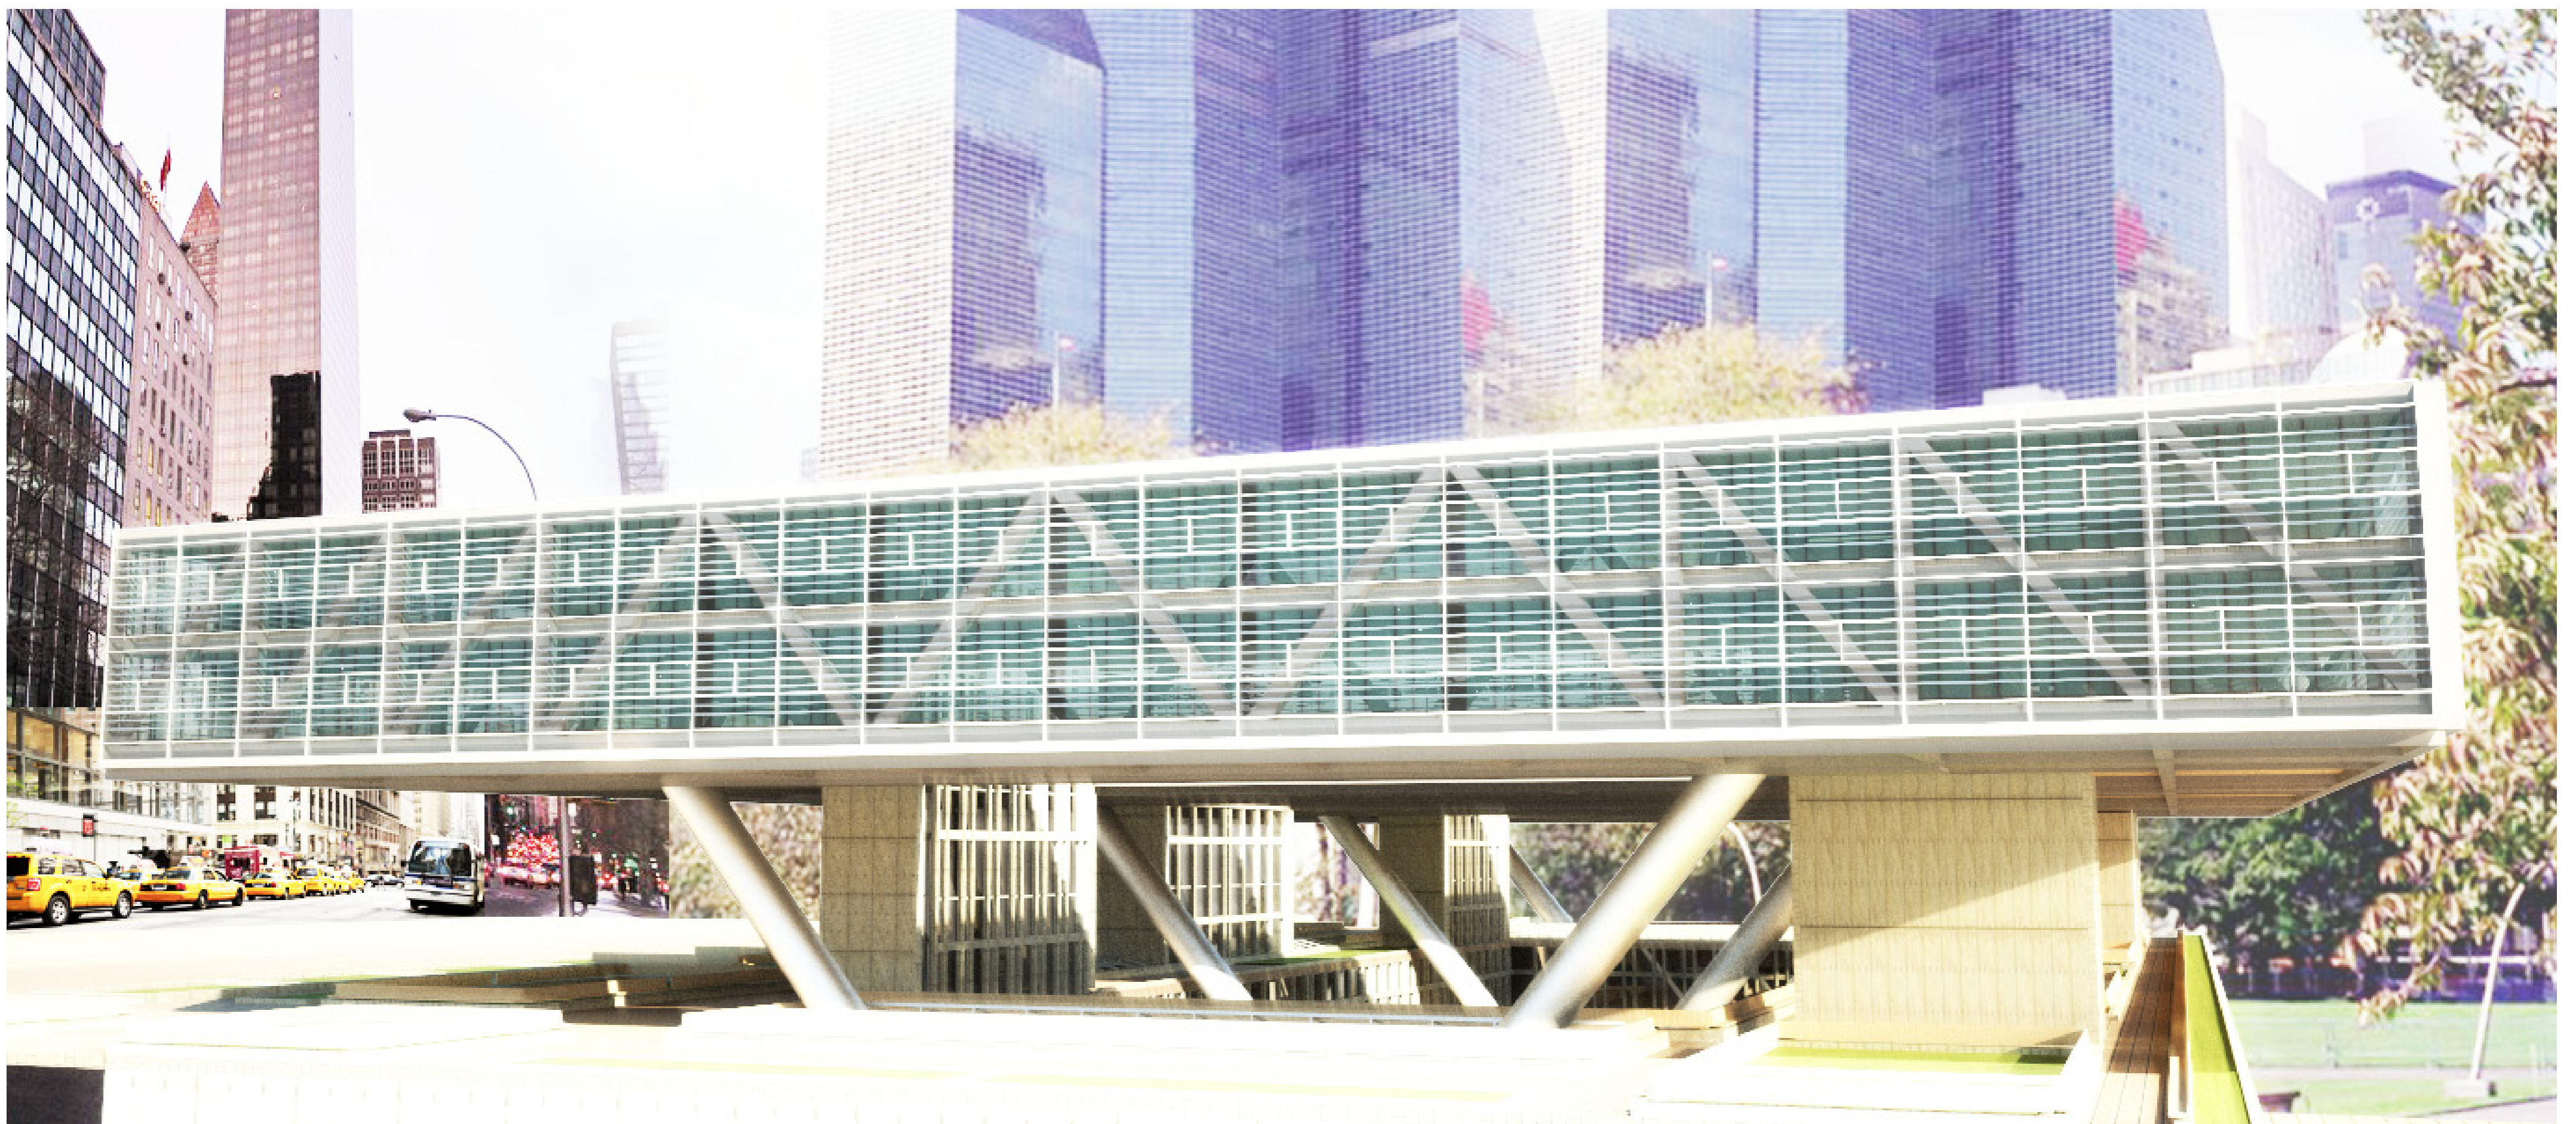

UNEC | IMPRESSION FROM THE WATERFRONT | APPROACHING THE BUILDING FROM THE EAST RIVER GREEN SQUARE

UNEC | IMPRESSION OF THE BUILDING FROM THE UN PLAZA

UNEC | IMPRESSION FROM THE CITY SIDE | APPROACHING THE BUILDING FROM THE EXTENDED PUBLIC CITY SQUARE

UNEC | IMPRESSION FROM THE GROUND LEVEL | LOOKING TOWARDS THE INNER COURTYARD

UNEC | IMPRESSION FROM THE LEVEL OF THE INNER COURTYARD

UNEC | IMPRESSION FROM THE LEVEL OF THE INNER COURTYARD | PUBLIC VOLUME EVOLVES AROUND THE CENTRAL COURTYARD

UNEC | IMPRESSION FROM THE LEVEL OF THE INNER COURTYARD | LOOKING TOWARDS THE WATERFRONT

UNEC | INTERIOR IMPRESSION | DOUBLE HEIGHT LOBBIES | PUBLIC VOLUME | LEVEL -02

UNEC | INTERIOR IMPRESSION | DOUBLE HEIGHT SPACE TOWARDS THE WATERFRONT | PRIVATE VOLUME | LEVEL +01