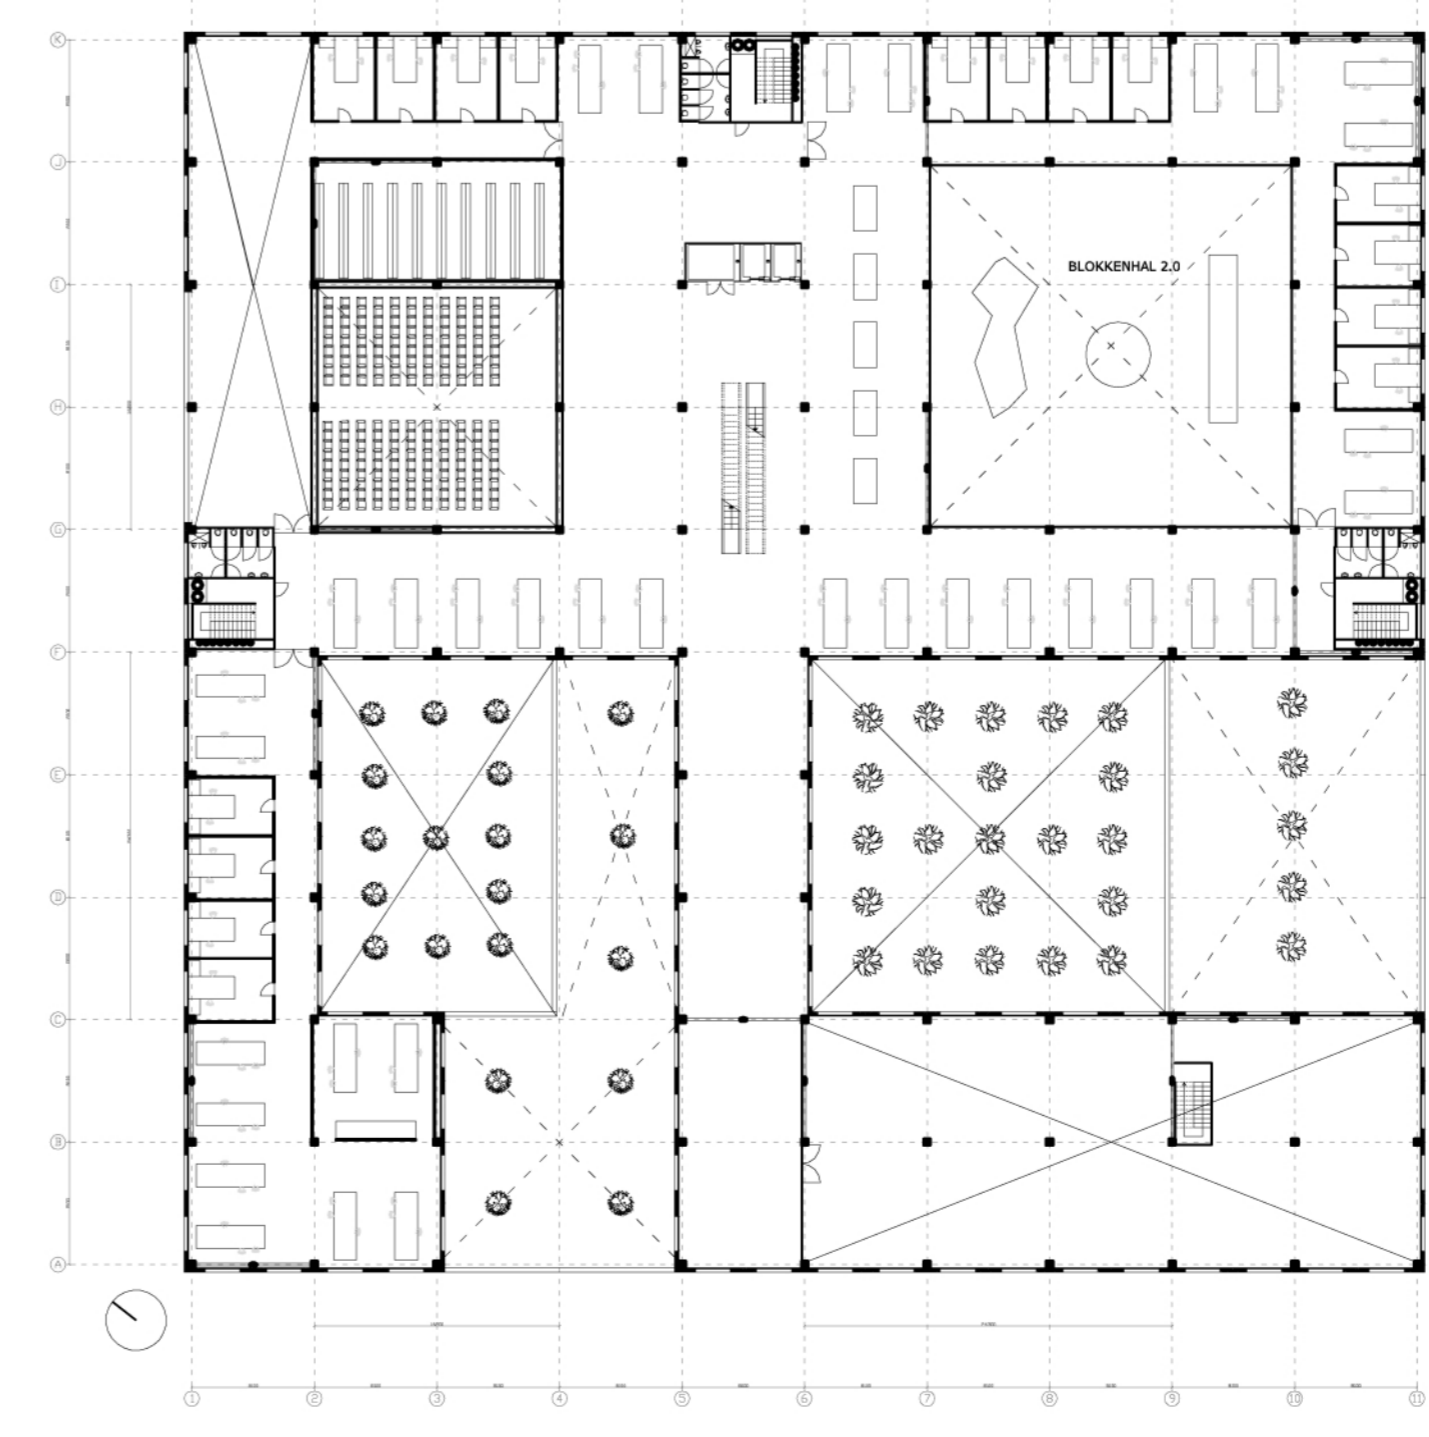

CONTACT + INSPIRATIE + DIVERSITEIT

= NIEUW BOUWKUNDE FACULTEIT

| | |
|----------------|----------------------|
| BOYER | 1.000M ² |
| STUDIOS | 10.000M ² |
| OFFICES | 9.000M ² |
| AUDITORIUM | 2.300M ² |
| LIBRARY | 1.100M ² |
| FORMSTUDIES | 1.800M ² |
| LABORATORIES | 3.000M ² |
| COMPUTER ROOMS | 2.000M ² |
| MEETING ROOMS | 900M ² |
| CANTEEN | 1.500M ² |
| ENGINERSTYLOS | 3.000M ² |
| ENGINEER ROOM | 1.200M ² |
| ARCHIVES | 2.300M ² |

VERDIEPING -01 SCHAAL 1:500

VERDIEPING 00 SCHAAL 1:500

VERDIEPING 01 SCHAAL 1:500

VERDIEPING 02 SCHAAL 1:500

VERDIEPING 03 SCHAAL 1:500

VERDIEPING 04 SCHAAL 1:500

VERDIEPING 05 SCHAAL 1:500

VERDIEPING 06 SCHAAL 1:500