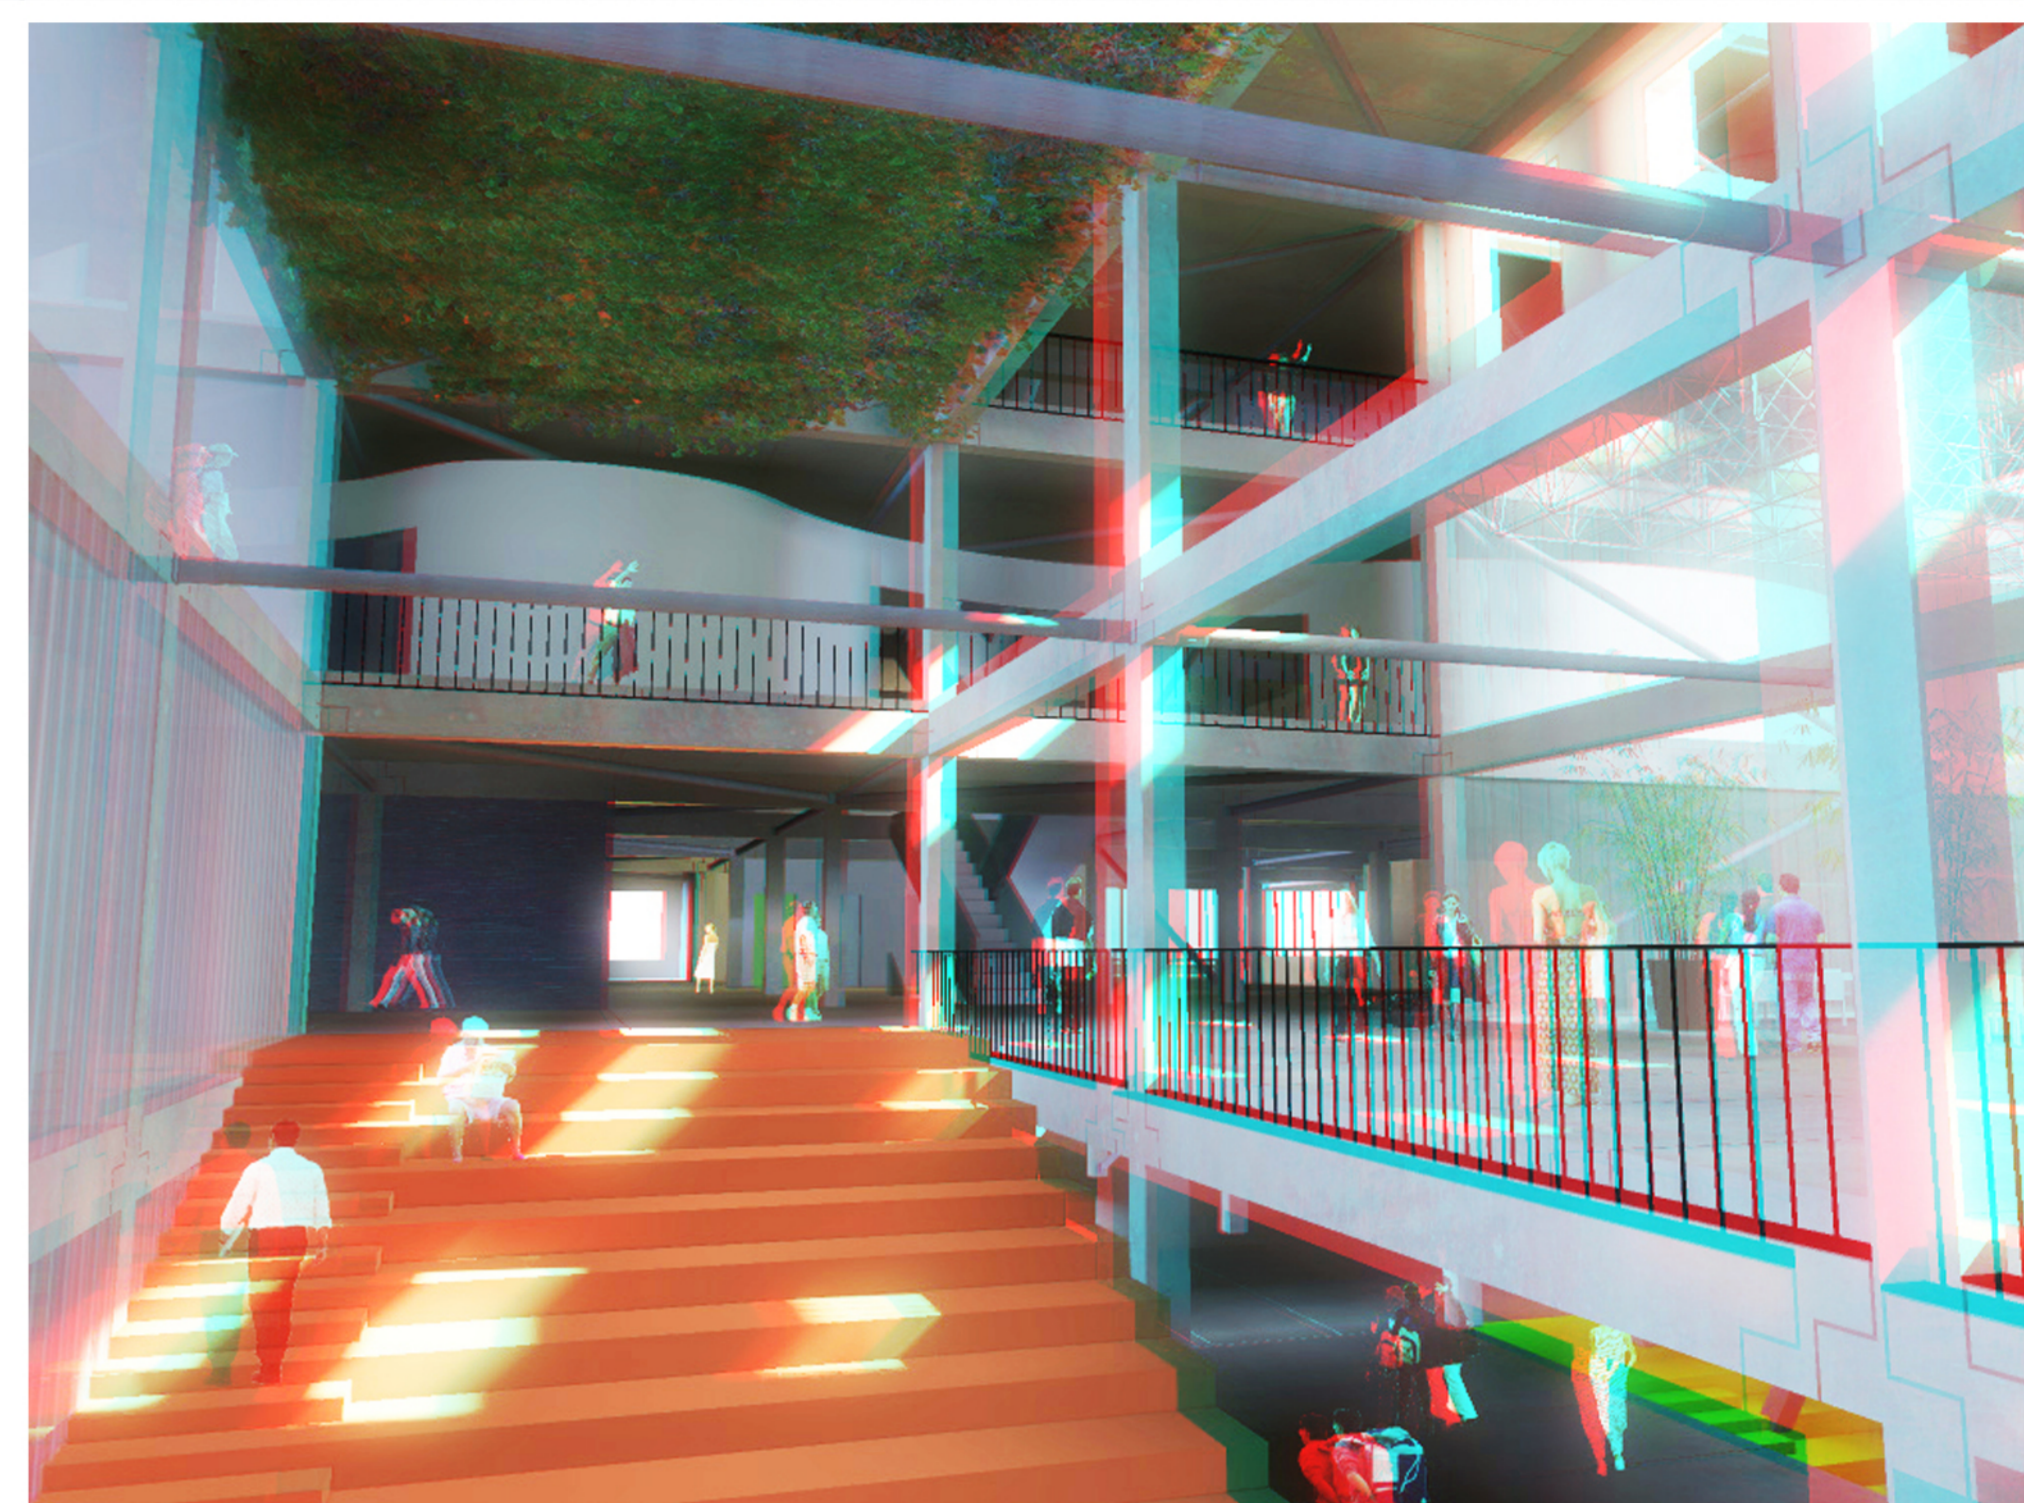

CONTACT + INSPIRATIE + DIVERSITEIT

= NIEUW BOUWKUNDE FACULTEIT

| | |
|----------------|----------------------|
| BOYER | 1.000M ² |
| STUDIOS | 10.000M ² |
| OFFICES | 9.000M ² |
| AUDITORIUM | 2.300M ² |
| LIBRARY | 1.100M ² |
| FORMSTUDIES | 1.800M ² |
| LABORATORIES | 3.000M ² |
| COMPUTER ROOMS | 2.000M ² |
| MEETING ROOMS | 900M ² |
| CANTEEN | 1.500M ² |
| ENGINERSTYLOS | 3.000M ² |
| ENGINEER ROOM | 1.200M ² |
| ARCHIVES | 2.300M ² |