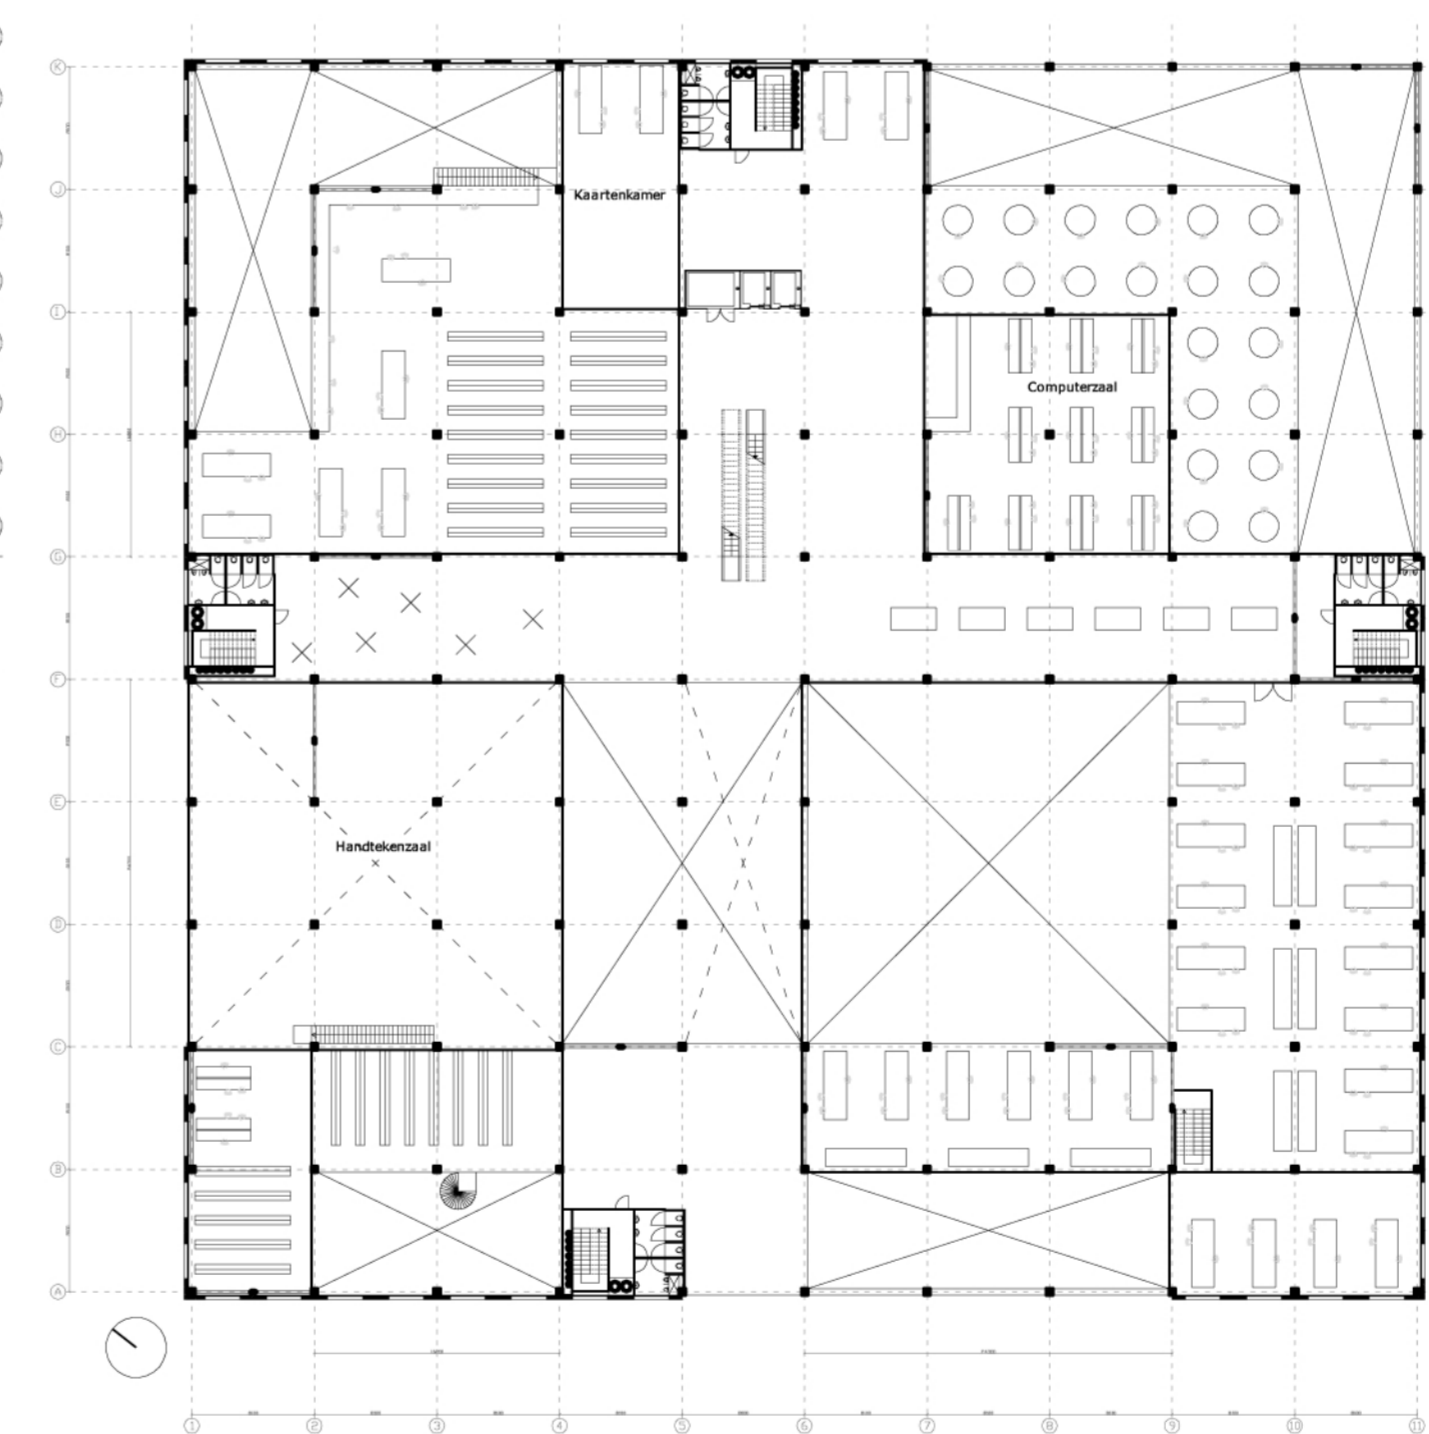

CONTACT + INSPIRATIE + DIVERSITEIT

= NIEUW BOUWKUNDE FACULTEIT

| | |
|----------------|----------------------|
| BOYER | 1.000M ² |
| STUDIOS | 10.000M ² |
| OFFICES | 9.000M ² |
| AUDITORIUM | 2.300M ² |
| LIBRARY | 1.100M ² |
| FORMSTUDIES | 1.800M ² |
| LABORATORIES | 3.000M ² |
| COMPUTER ROOMS | 2.000M ² |
| MEETING ROOMS | 900M ² |
| CANTEEN | 1.500M ² |
| ENGINERSTYLOS | 3.000M ² |
| ENGINEER ROOM | 1.200M ² |
| ARCHIVES | 2.300M ² |

VERDIEPING -01 SCHAAL 1:500

VERDIEPING 00 SCHAAL 1:500

VERDIEPING 01 SCHAAL 1:500

VERDIEPING 02 SCHAAL 1:500

VERDIEPING 03 SCHAAL 1:500

VERDIEPING 04 SCHAAL 1:500

VERDIEPING 05 SCHAAL 1:500

VERDIEPING 06 SCHAAL 1:500