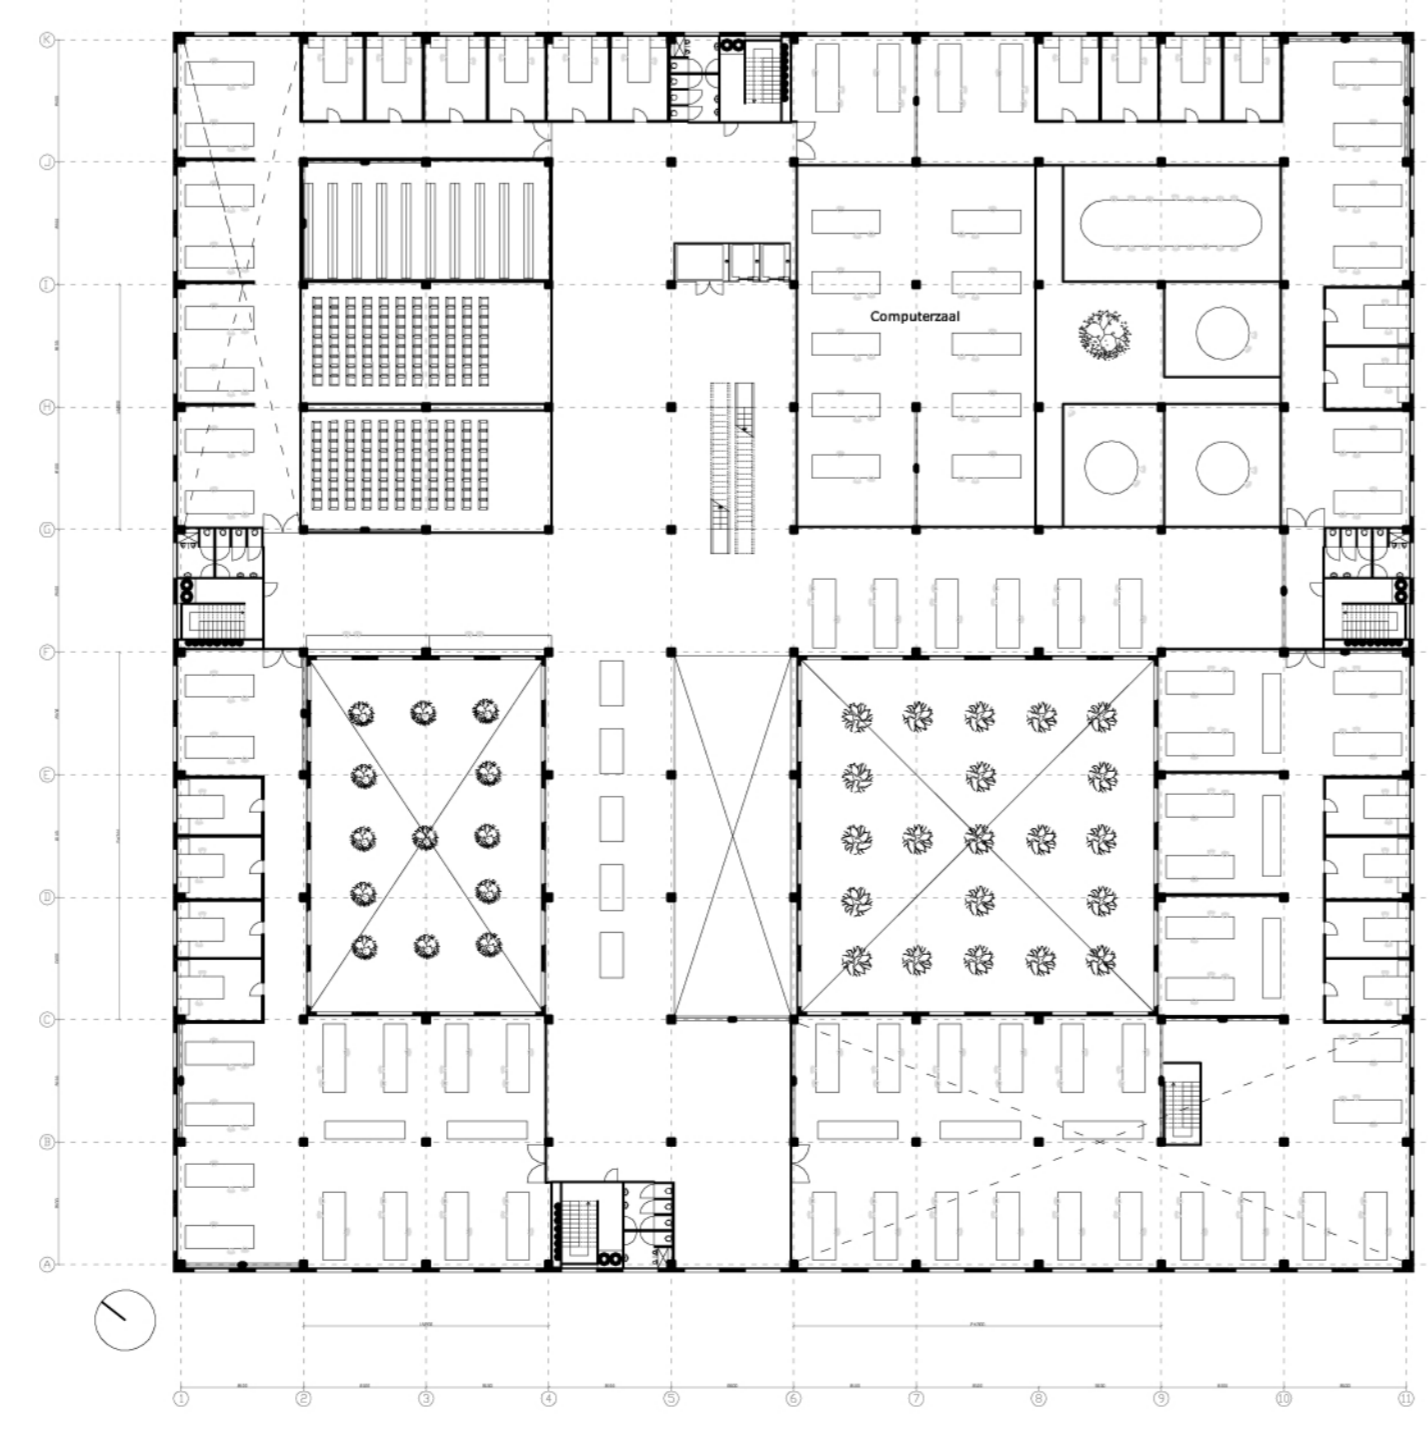

CONTACT + INSPIRATIE + DIVERSITEIT

= NIEUW BOUWKUNDE FACULTEIT

| | |
|----------------|----------------------|
| BOYER | 1.000M ² |
| STUDIOS | 10.000M ² |
| OFFICES | 9.000M ² |
| AUDITORIUM | 2.300M ² |
| LIBRARY | 1.100M ² |
| FORMSTUDIES | 1.800M ² |
| LABORATORIES | 3.000M ² |
| COMPUTER ROOMS | 2.000M ² |
| MEETING ROOMS | 900M ² |
| CANTEEN | 1.500M ² |
| ENGINERSTYLOS | 3.000M ² |
| ENGINEER ROOM | 1.200M ² |
| ARCHIVES | 2.300M ² |

VERDIEPING -01 SCHAAL 1:500

VERDIEPING 00 SCHAAL 1:500

VERDIEPING 01 SCHAAL 1:500

VERDIEPING 02 SCHAAL 1:500

VERDIEPING 03 SCHAAL 1:500

VERDIEPING 04 SCHAAL 1:500

VERDIEPING 05 SCHAAL 1:500

VERDIEPING 06 SCHAAL 1:500