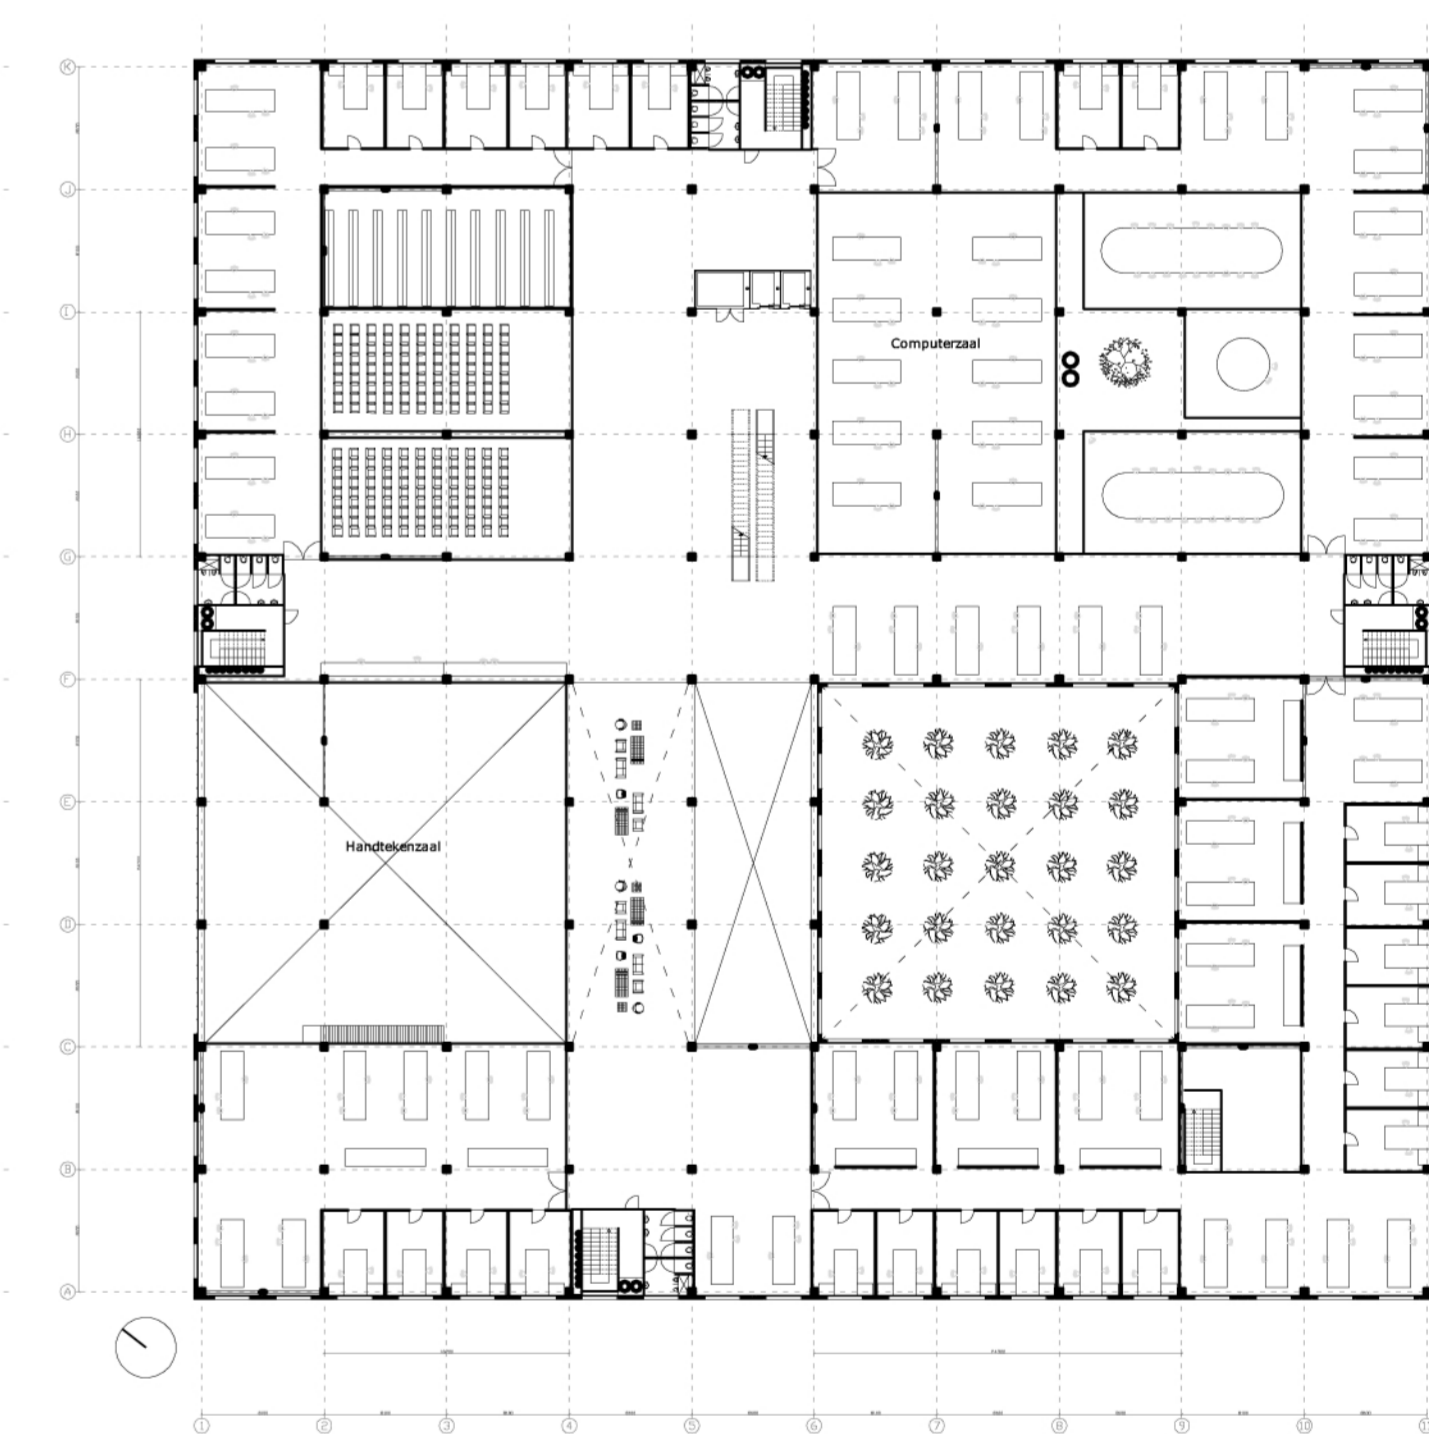

CONTACT + INSPIRATIE + DIVERSITEIT

= NIEUW BOUWKUNDE FACULTEIT

| | |
|----------------|----------------------|
| BOYER | 1.000M ² |
| STUDIOS | 10.000M ² |
| OFFICES | 9.000M ² |
| AUDITORIUM | 2.300M ² |
| LIBRARY | 1.100M ² |
| FORMSTUDIES | 1.800M ² |
| LABORATORIES | 3.000M ² |
| COMPUTER ROOMS | 2.000M ² |
| MEETING ROOMS | 900M ² |
| CANTEEN | 1.500M ² |
| ENGINERSTYLOS | 3.000M ² |
| ENGINEER ROOM | 1.200M ² |
| ARCHIVES | 2.300M ² |

VERDIEPING -01 SCHAAL 1:500

VERDIEPING 00 SCHAAL 1:500

VERDIEPING 01 SCHAAL 1:500

VERDIEPING 02 SCHAAL 1:500

VERDIEPING 03 SCHAAL 1:500

VERDIEPING 04 SCHAAL 1:500

VERDIEPING 05 SCHAAL 1:500

VERDIEPING 06 SCHAAL 1:500