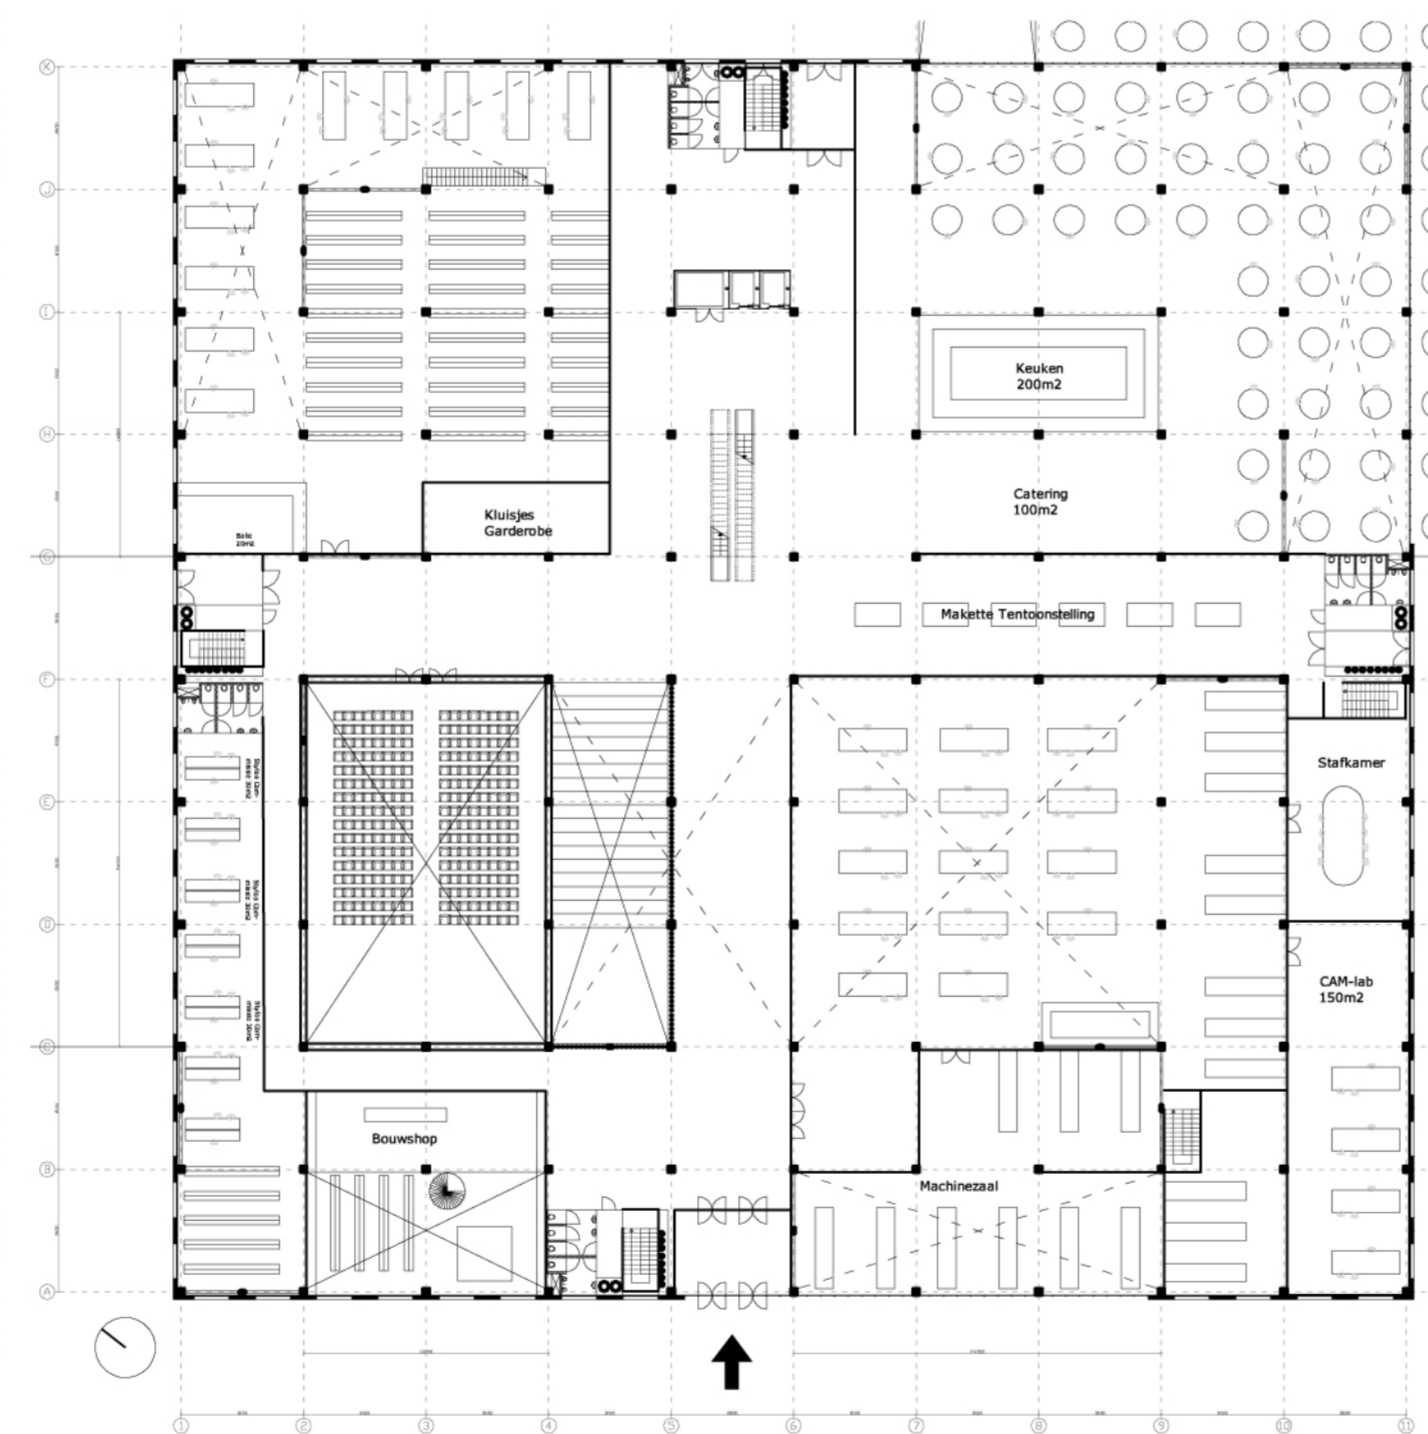

CONTACT + INSPIRATIE + DIVERSITEIT

= NIEUW BOUWKUNDE FACULTEIT

| | |
|----------------|----------------------|
| BOYER | 1.000M ² |
| STUDIOS | 10.000M ² |
| OFFICES | 9.000M ² |
| AUDITORIUM | 2.300M ² |
| LIBRARY | 1.100M ² |
| FORMSTUDIES | 1.800M ² |
| LABORATORIES | 3.000M ² |
| COMPUTER ROOMS | 2.000M ² |
| MEETING ROOMS | 900M ² |
| CANTEEN | 1.500M ² |
| ENGINERSTYLOS | 3.000M ² |
| ENGINEER ROOM | 1.200M ² |
| ARCHIVES | 2.300M ² |

VERDIEPING -01 SCHAAL 1:500

VERDIEPING 00 SCHAAL 1:500

VERDIEPING 01 SCHAAL 1:500

VERDIEPING 02 SCHAAL 1:500

VERDIEPING 03 SCHAAL 1:500

VERDIEPING 04 SCHAAL 1:500

VERDIEPING 05 SCHAAL 1:500

VERDIEPING 06 SCHAAL 1:500