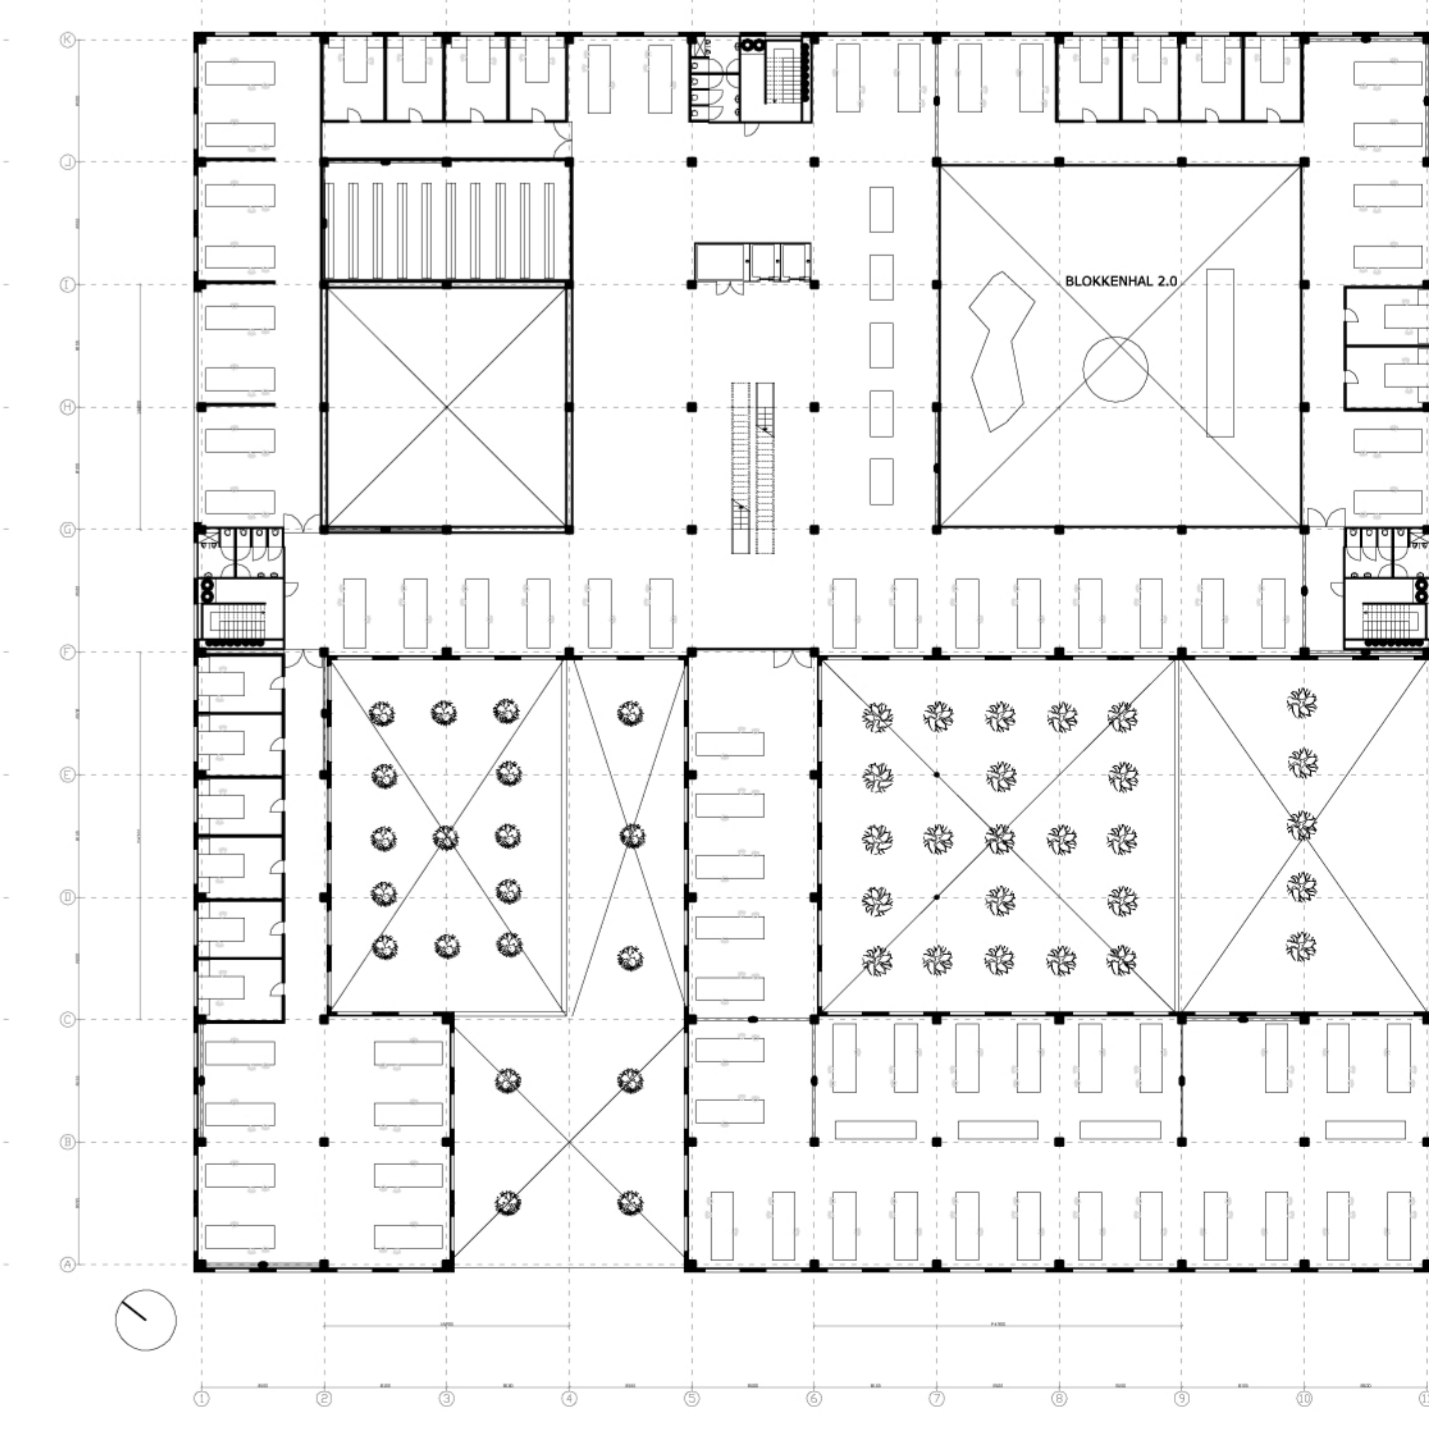

CONTACT + INSPIRATIE + DIVERSITEIT

= NIEUW BOUWKUNDE FACULTEIT

| | |
|----------------|----------------------|
| BOYER | 1.000M ² |
| STUDIOS | 10.000M ² |
| OFFICES | 9.000M ² |
| AUDITORIUM | 2.300M ² |
| LIBRARY | 1.100M ² |
| FORMSTUDIES | 1.800M ² |
| LABORATORIES | 3.000M ² |
| COMPUTER ROOMS | 2.000M ² |
| MEETING ROOMS | 900M ² |
| CANTEEN | 1.500M ² |
| ENGINERSTYLOS | 3.000M ² |
| ENGINEER ROOM | 1.200M ² |
| ARCHIVES | 2.300M ² |

VERDIEPING -01 SCHAAL 1:500

VERDIEPING 00 SCHAAL 1:500

VERDIEPING 01 SCHAAL 1:500

VERDIEPING 02 SCHAAL 1:500

VERDIEPING 03 SCHAAL 1:500

VERDIEPING 04 SCHAAL 1:500

VERDIEPING 05 SCHAAL 1:500

VERDIEPING 06 SCHAAL 1:500