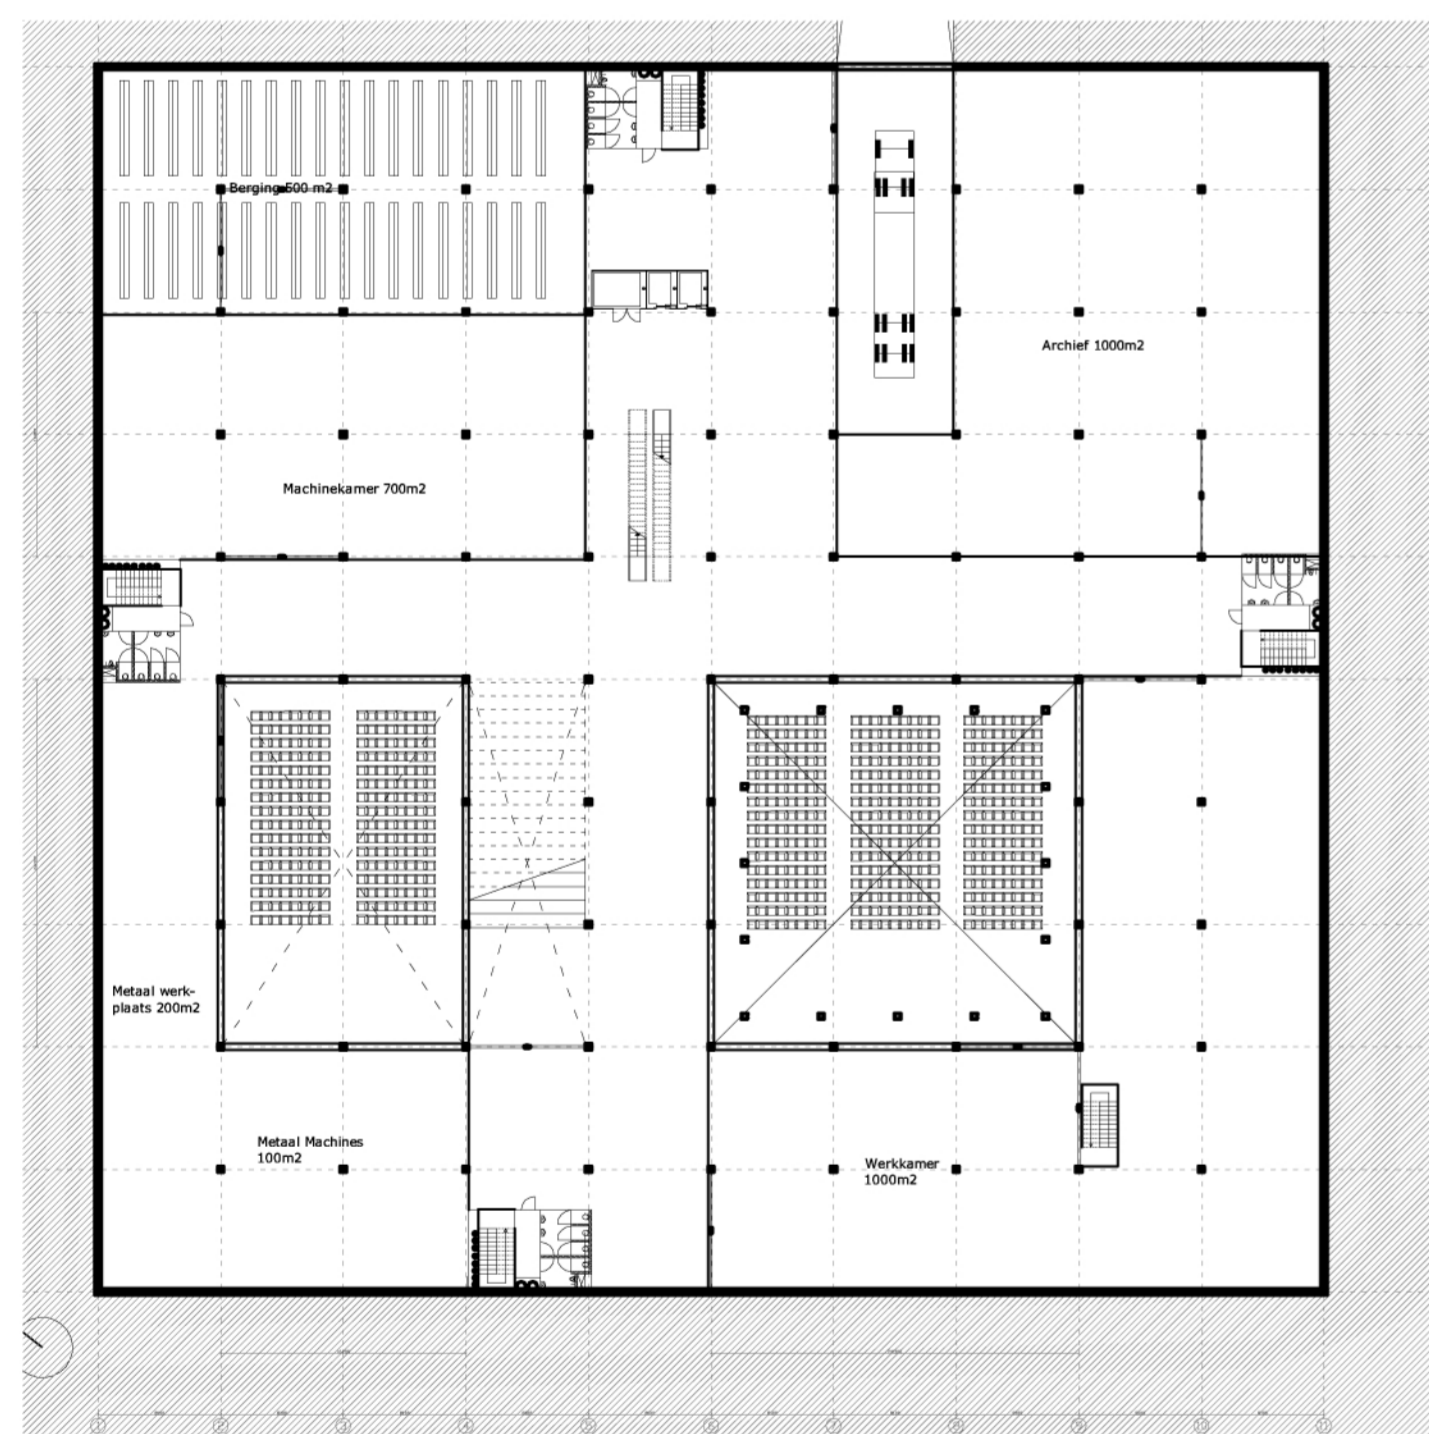

CONTACT + INSPIRATIE + DIVERSITEIT

= NIEUW BOUWKUNDE FACULTEIT

| | |
|----------------|----------------------|
| BOYER | 1.000M ² |
| STUDIOS | 10.000M ² |
| OFFICES | 9.000M ² |
| AUDITORIUM | 2.300M ² |
| LIBRARY | 1.100M ² |
| FORMSTUDIES | 1.800M ² |
| LABORATORIES | 3.000M ² |
| COMPUTER ROOMS | 2.000M ² |
| MEETING ROOMS | 900M ² |
| CANTEEN | 1.500M ² |
| ENGINERSTYLOS | 3.000M ² |
| ENGINEER ROOM | 1.200M ² |
| ARCHIVES | 2.300M ² |

VERDIEPING -01 SCHAAL 1:500

VERDIEPING 00 SCHAAL 1:500

VERDIEPING 01 SCHAAL 1:500

VERDIEPING 02 SCHAAL 1:500

VERDIEPING 03 SCHAAL 1:500

VERDIEPING 04 SCHAAL 1:500

VERDIEPING 05 SCHAAL 1:500

VERDIEPING 06 SCHAAL 1:500