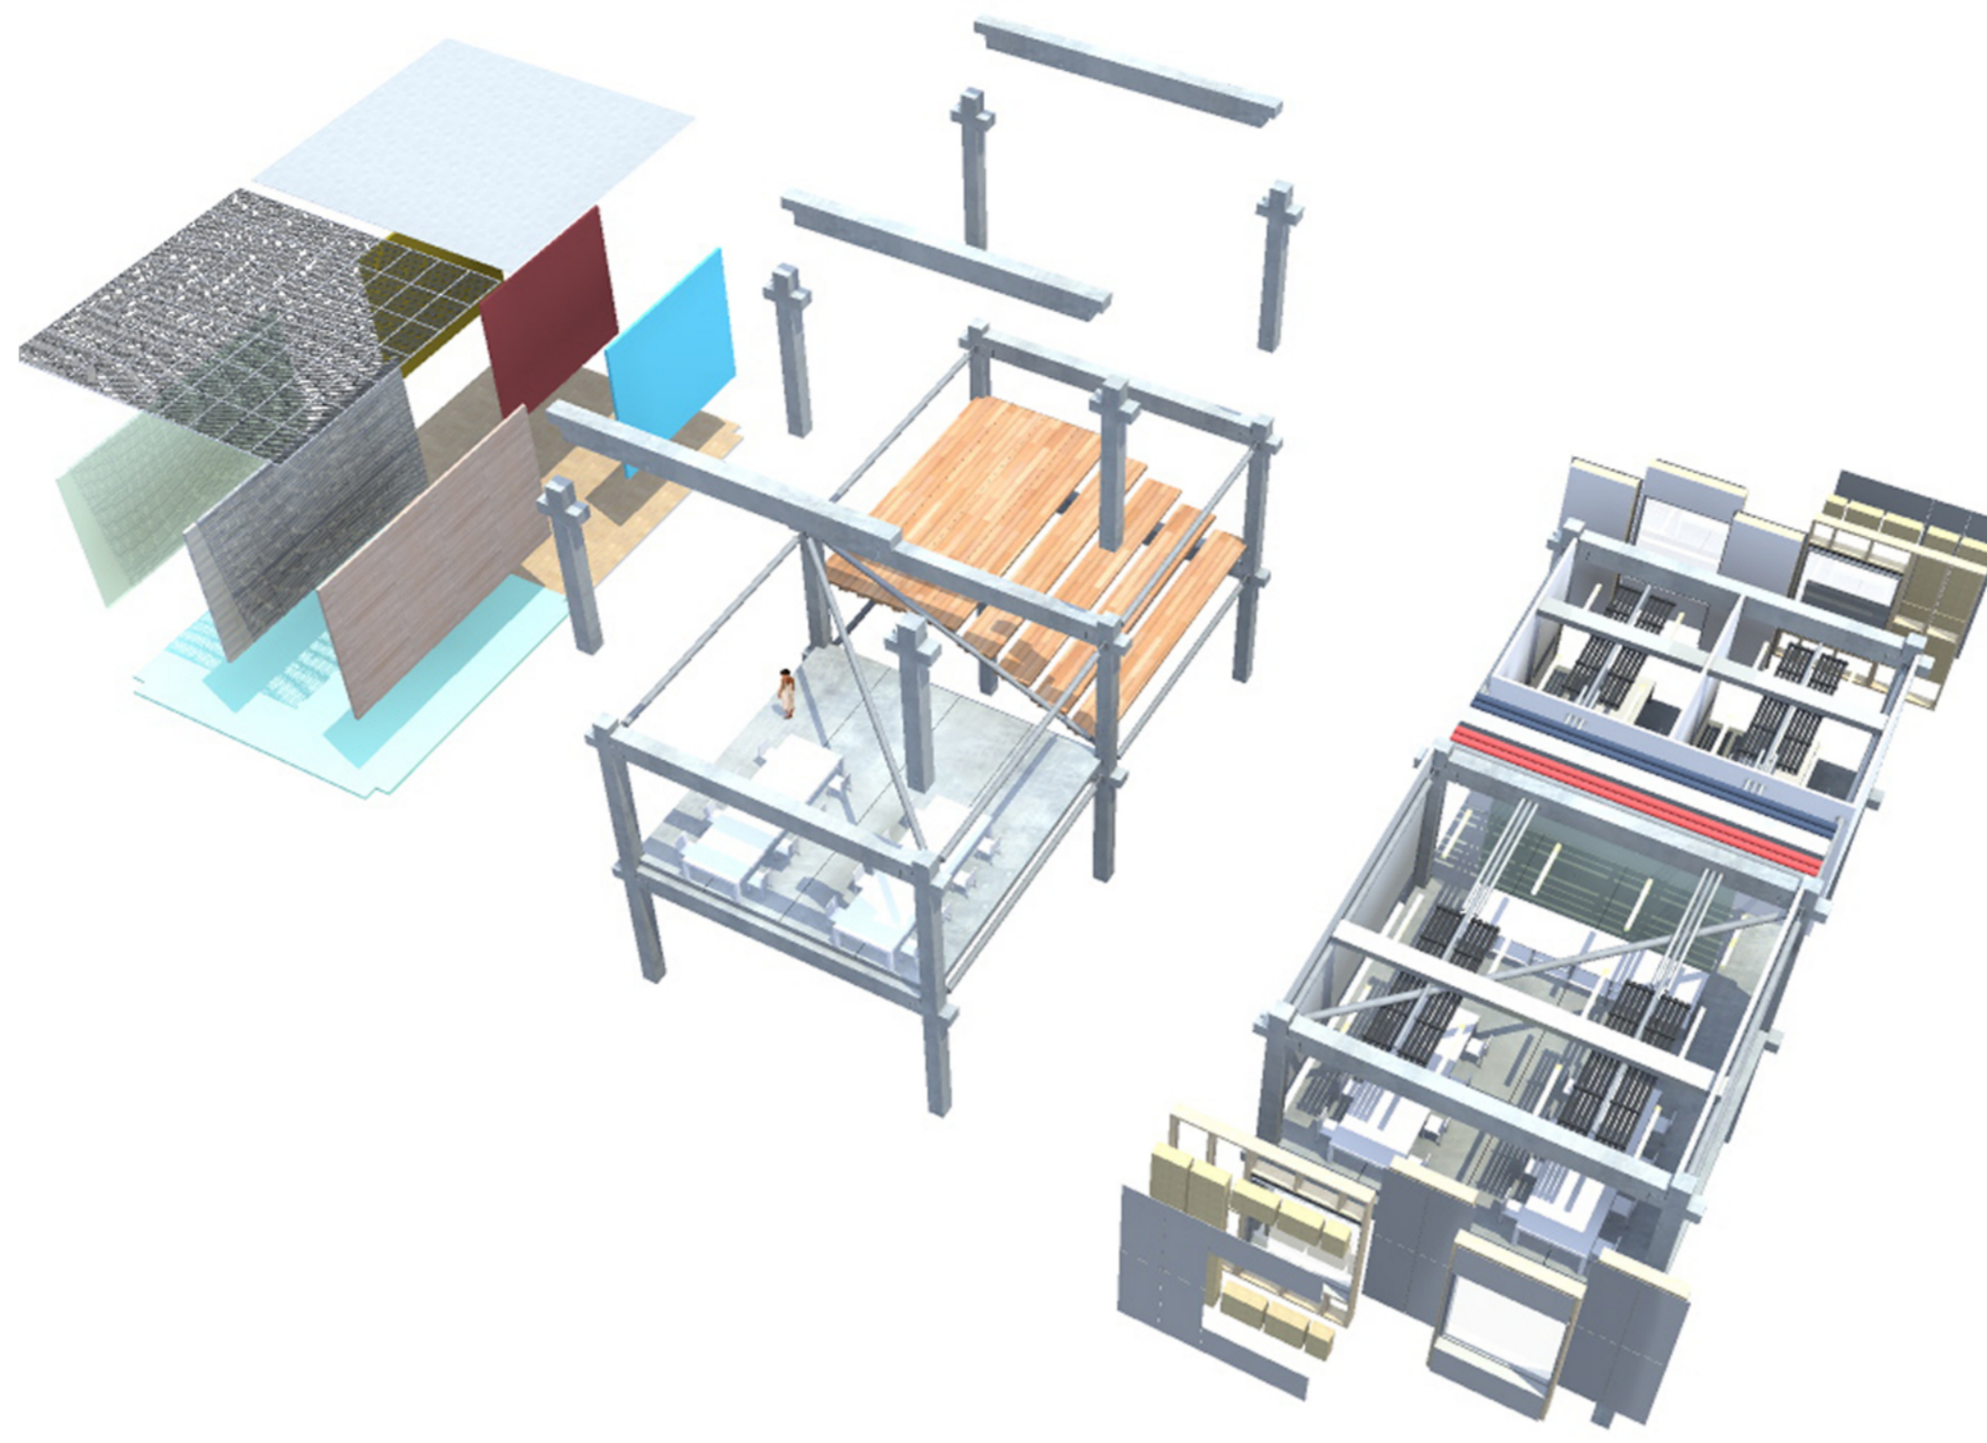

CONTACT + INSPIRATIE + DIVERSITEIT

= NIEUW BOUWKUNDE FACULTEIT

| | |
|----------------|----------------------|
| BOYER | 1.000M ² |
| STUDIOS | 10.000M ² |
| OFFICES | 9.000M ² |
| AUDITORIUM | 2.300M ² |
| LIBRARY | 1.100M ² |
| FORMSTUDIES | 1.800M ² |
| LABORATORIES | 3.000M ² |
| COMPUTER ROOMS | 2.000M ² |
| MEETING ROOMS | 900M ² |
| CANTEEN | 1.500M ² |
| ENGINERSTYLOS | 3.000M ² |
| ENGINEER ROOM | 1.200M ² |
| ARCHIVES | 2.300M ² |

VERDIEPING -01 SCHAAL 1:500

VERDIEPING 00 SCHAAL 1:500

VERDIEPING 01 SCHAAL 1:500

VERDIEPING 02 SCHAAL 1:500

VERDIEPING 03 SCHAAL 1:500

VERDIEPING 04 SCHAAL 1:500

VERDIEPING 05 SCHAAL 1:500

VERDIEPING 06 SCHAAL 1:500