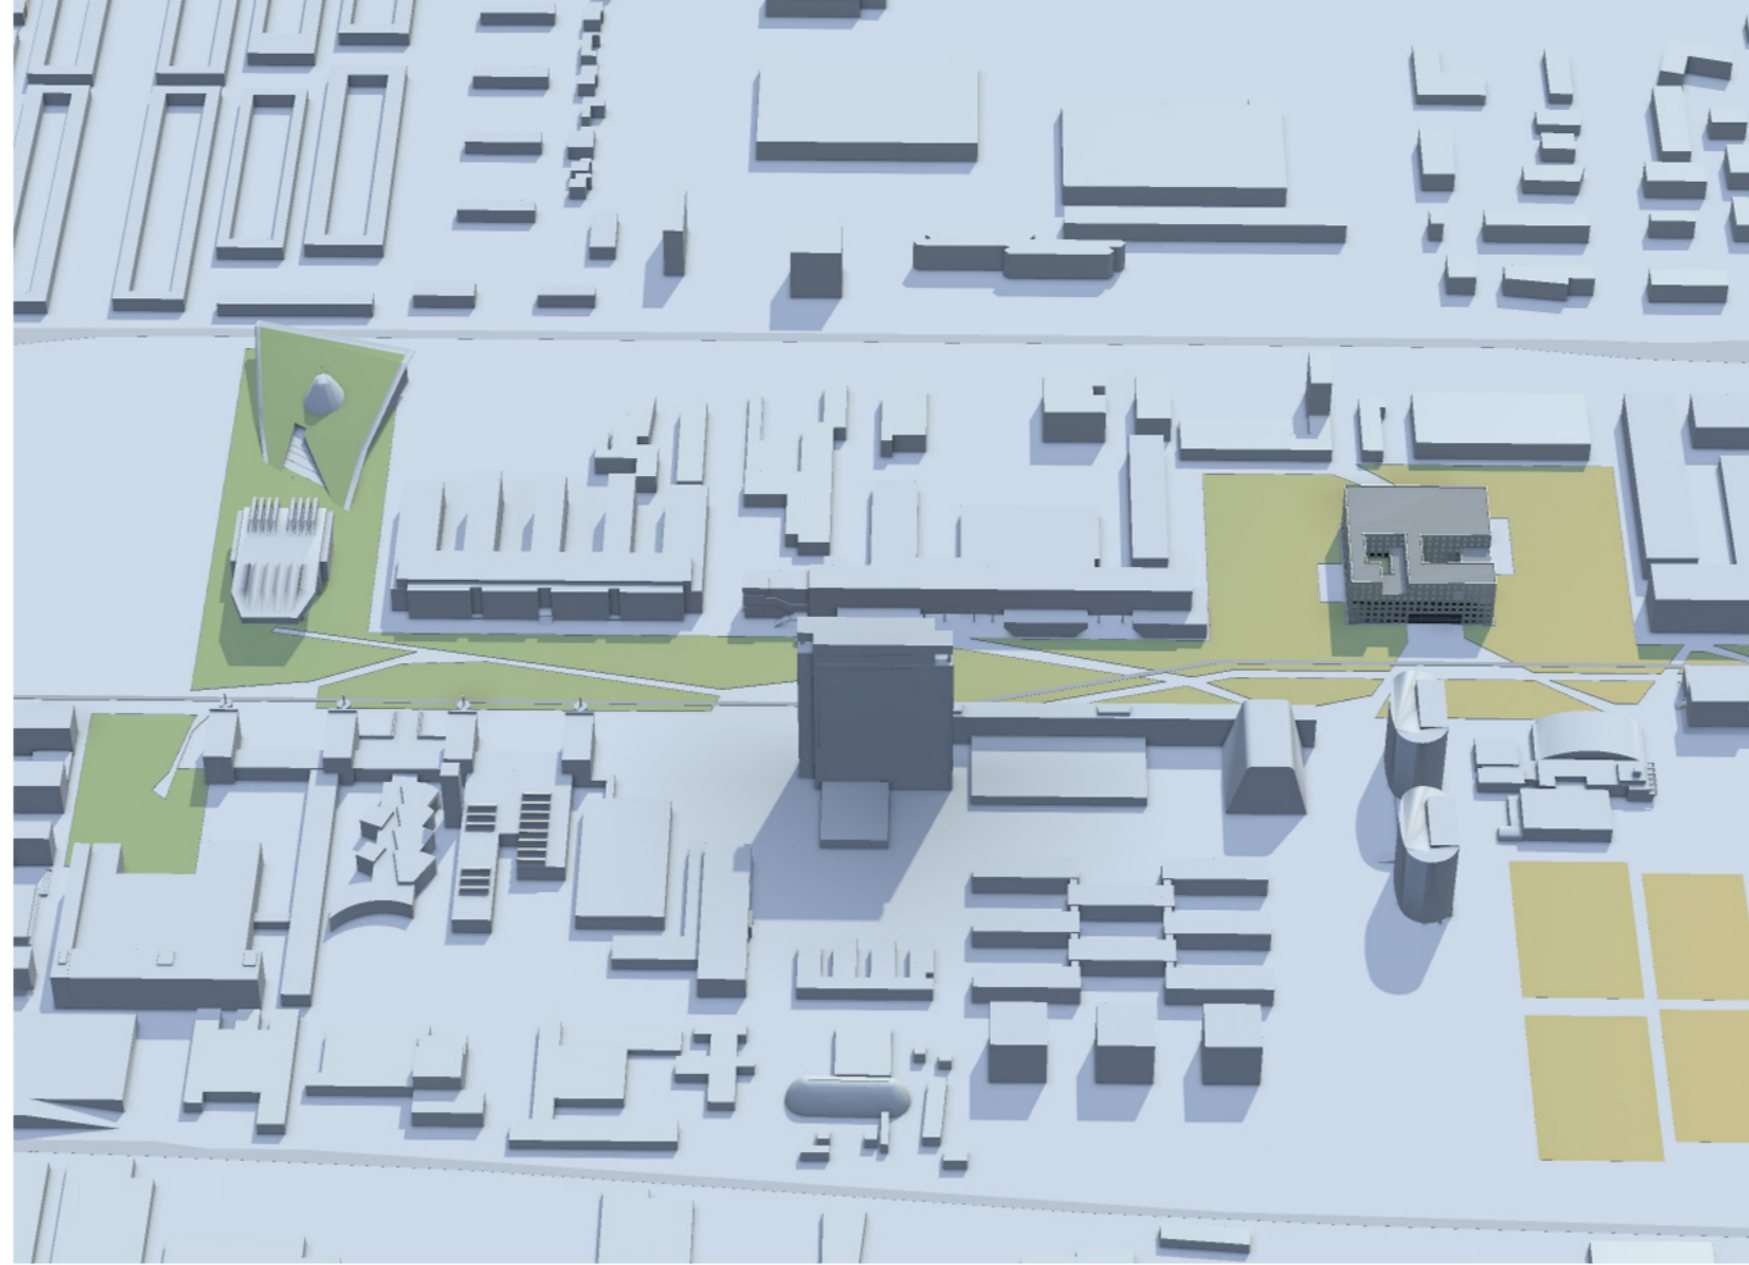

CONTACT + INSPIRATIE + DIVERSITEIT

= NIEUW BOUWKUNDE FACULTEIT

| | |
|----------------|----------------------|
| BOYER | 1.000M ² |
| STUDIOS | 10.000M ² |
| OFFICES | 9.000M ² |
| AUDITORIUM | 2.300M ² |
| LIBRARY | 1.100M ² |
| FORMSTUDIES | 1.800M ² |
| LABORATORIES | 3.000M ² |
| COMPUTER ROOMS | 2.000M ² |
| MEETING ROOMS | 900M ² |
| CANTEEN | 1.500M ² |
| ENGINERSTYLOS | 3.000M ² |
| ENGINEER ROOM | 1.200M ² |
| ARCHIVES | 2.300M ² |

VERDIEPING -01 SCHAAL 1:500

VERDIEPING 00 SCHAAL 1:500

VERDIEPING 01 SCHAAL 1:500

VERDIEPING 02 SCHAAL 1:500

VERDIEPING 03 SCHAAL 1:500

VERDIEPING 04 SCHAAL 1:500

VERDIEPING 05 SCHAAL 1:500

VERDIEPING 06 SCHAAL 1:500