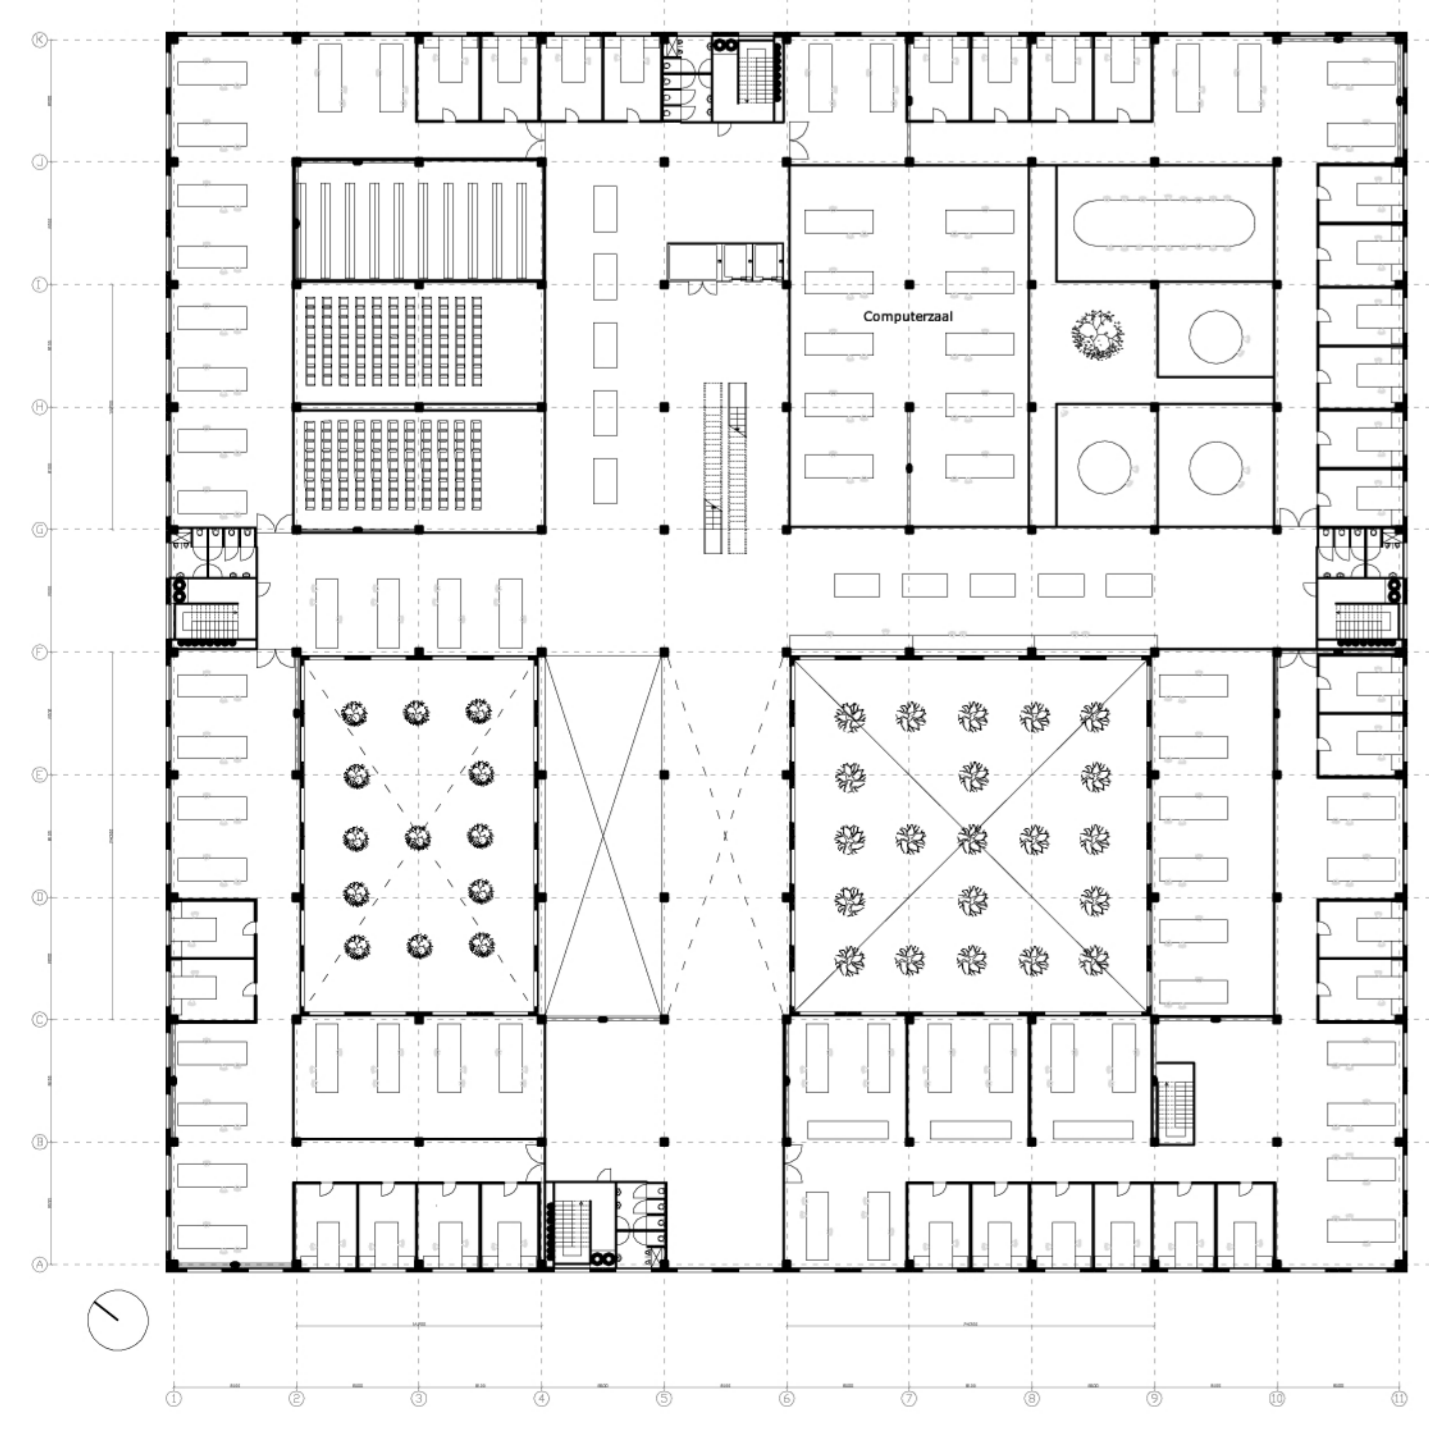

CONTACT + INSPIRATIE + DIVERSITEIT

= NIEUW BOUWKUNDE FACULTEIT

| | |
|----------------|----------------------|
| BOYER | 1.000M ² |
| STUDIOS | 10.000M ² |
| OFFICES | 9.000M ² |
| AUDITORIUM | 2.300M ² |
| LIBRARY | 1.100M ² |
| FORMSTUDIES | 1.800M ² |
| LABORATORIES | 3.000M ² |
| COMPUTER ROOMS | 2.000M ² |
| MEETING ROOMS | 900M ² |
| CANTEEN | 1.500M ² |
| ENGINERSTYLOS | 3.000M ² |
| ENGINEER ROOM | 1.200M ² |
| ARCHIVES | 2.300M ² |

VERDIEPING -01 SCHAAL 1:500

VERDIEPING 00 SCHAAL 1:500

VERDIEPING 01 SCHAAL 1:500

VERDIEPING 02 SCHAAL 1:500

VERDIEPING 03 SCHAAL 1:500

VERDIEPING 04 SCHAAL 1:500

VERDIEPING 05 SCHAAL 1:500

VERDIEPING 06 SCHAAL 1:500